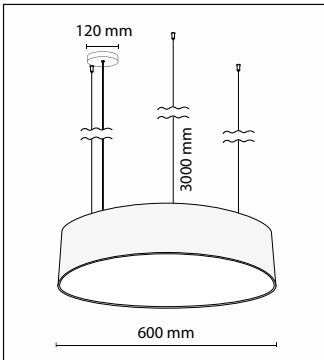

All in all, an unlimited amount of possibilities in a technically excellent light experience.

Projects

Projects

Cylinder

■ Model:
Cylinder 600

■ Outer Diameter:
600mm

■ Available Heights:
150mm 200mm
250mm 300mm
400mm 500mm