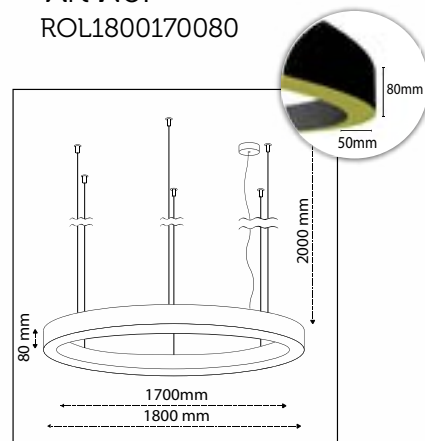

Outer Diameter:
1600mm

Inner Diameter:
1500mm

Height:
80mm

LED Power:
70W

Luminous Flux:
9.450lm

Color Temperature:
2700K
3000K
4000K
TUNABLE WHITE
RGB

CRI:
90+

Build in LED Driver:
Meanwell

Dimmable:
On request
DALI, TRIAC
LA LINIA DIMMING

Art No:
ROL1800170080