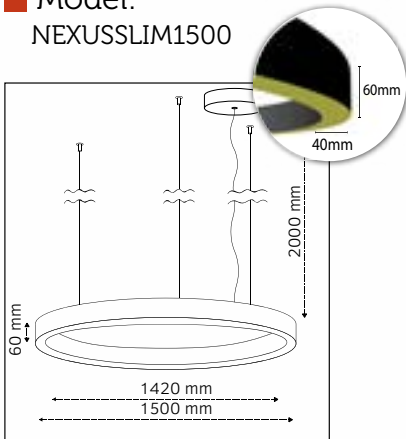

■ Model:
NEXUSSLIM1400

■ Outer Diameter:
1400mm

■ Inner Diameter:
1320mm

■ Height:
60mm

■ LED Power:
62W

■ Luminous Flux:
8.370lm

■ Color Temperature:
2700K, 3000K, 4000K,
TUNABLE WHITE, RGB

■ CRI:
90+

■ Outer Diameter:
1500mm

■ Inner Diameter:
1420mm

■ Height:
60mm

■ LED Power:
66W

■ Luminous Flux:
8.910lm

■ Color Temperature:
2700K, 3000K, 4000K,
TUNABLE WHITE, RGB

■ CRI:
90+

■ Build in LED Driver:
Meanwell