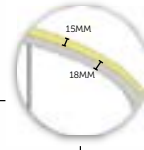

■ Outer Diameter:
1000mm

■ Height:
18mm

■ LED Power:
30W

■ Luminous Flux:
2.355lm

■ Color Temperature:
2700K
3000K
4000K

TUNABLE WHITE
RGB

■ CRI:
90+

■ Build in LED Driver:
Meanwell

■ Dimmable:
On request
DALI, TRIAC
LA LINIA DIMMING

■ Material:
Aluminium / Acrylic

■ Model:
ZEROY1200