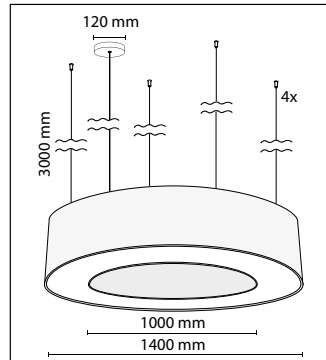

■ Outer - Inner Diameter:
1400mm - 1000mm

■ Available Heights:
200mm   250mm
300mm   400mm
500mm

■ Cables:
4x Steel

■ LED Power:
72W

■ Luminous Flux:
10.500lm

■ Color Temperature:
2700K, 3000K, 4000K

■ CRI:
90+

■ MacAdams (SDCM):
< 3

■ Build in LED Driver:
Meanwell

■ Dimmable:
TRIAC

■ Top Plate:
ALU WHITE

■ Base Plate:
Opal Textile/PVC

■ Model:
ROL Pro 18001400