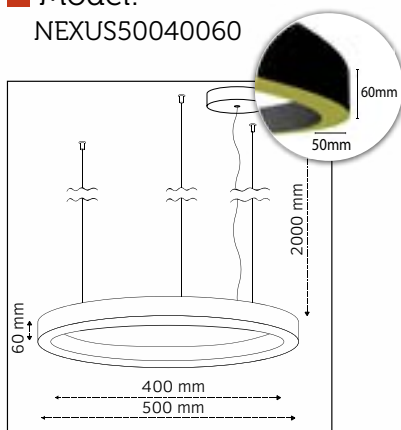

■ Outer Diameter:
400mm

■ Inner Diameter:
300mm

■ Height:
60mm

■ LED Power:
15W

■ Luminous Flux:
2.025lm

■ Color Temperature:
2700K, 3000K, 4000K,
TUNABLE WHITE, RGB

■ CRI:
90+

■ Build in LED Driver:
Meanwell

■ Dimmable:
On request
DALI, TRIAC
LA LINIA DIMMING

■ Material:
Aluminium / Acrylic

■ Model:
NEXUS50040060