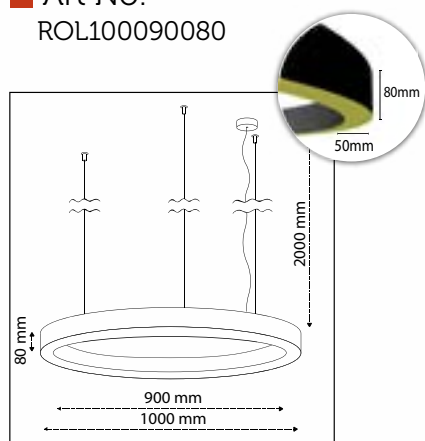

Product Specifications

■ Art No:
ROL40030080

■ Outer Diameter:
400mm

■ Inner Diameter:
300mm

■ Height:
80mm

■ LED Power:
15W

■ Luminous Flux:
2.025lm

■ Color Temperature:
2700K
3000K
4000K
TUNABLE WHITE
RGB

Projects

Projects

Product Specifications

■ Art No:
ROL70060080

■ Outer Diameter:
700mm

■ Inner Diameter:
600mm

■ Height:
80mm

■ LED Power:
31W

■ Art No:
ROL90080080

■ Outer Diameter:
900mm

■ Inner Diameter:
800mm

■ Height:
80mm

■ LED Power:
40W

■ Luminous Flux:
5.400lm

■ Color Temperature:
2700K
3000K
4000K
TUNABLE WHITE
RGB

■ CRI:
90+

■ Build in LED Driver:
Meanwell

■ Dimmable:
On request
DALI, TRIAC
LA LINIA DIMMING

Product Specifications

■ Art No:
ROL100090080

■ Outer Diameter:
1000mm

■ Inner Diameter:
900mm

■ Height:
80mm

■ LED Power:
44W