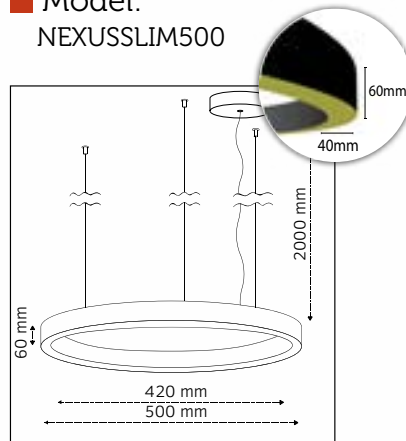

LA LINIA LIGHTING

Nexus Slim (Aluminum Series)

Nexus Slim

Nexus Slim

Product Specifications

Nexus Slim

■ Model:
NEXUSSLIM400

■ Outer Diameter:
400mm

■ Inner Diameter:
320mm

■ Height:
60mm

■ LED Power:
15W

■ Luminous Flux:
2.025lm

■ Color Temperature:
2700K, 3000K, 4000K,
TUNABLE WHITE, RGB

■ CRI:
90+

■ Build in LED Driver:
Meanwell

■ Dimmable:
On request
DALI, TRIAC
LA LINIA DIMMING

■ Material:
Aluminium / Acrylic

■ Model:
NEXUSSLIM500

■ Outer Diameter:
500mm

■ Inner Diameter:
420mm

■ Height:
60mm

■ LED Power:
20W

■ Luminous Flux:
2.700lm

■ Color Temperature:
2700K, 3000K, 4000K,
TUNABLE WHITE, RGB