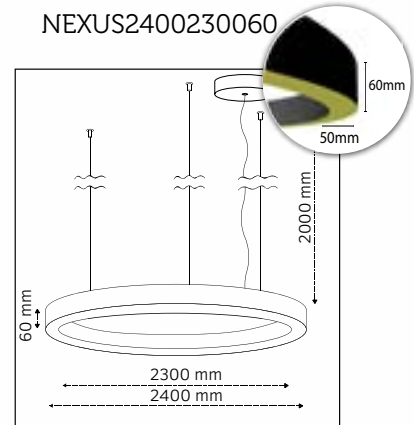

■ Outer Diameter:
2200mm

■ Inner Diameter:
2100mm

■ Height:
60mm

■ LED Power:
100W

■ Luminous Flux:
13.365lm

■ Color Temperature:
2700K, 3000K, 4000K,
TUNABLE WHITE, RGB

■ CRI:
90+

■ Build in LED Driver:
Meanwell

■ Dimmable:
On request
DALI, TRIAC
LA LINIA DIMMING

■ Material:
Aluminium / Acrylic

■ Model:
NEXUS2400230060