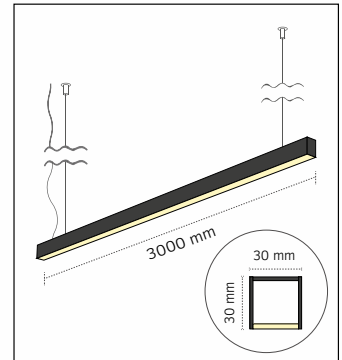

■ Length:
3000mm

■ Width / Height:
30mm / 30mm

■ LED Power:
36W

■ Luminous Flux:
4.860lm

■ Color Temperature:
2700K
3000K
4000K

TUNABLE WHITE
RGB

■ CRI:
90+

■ Build in LED Driver:
Meanwell

■ Dimmable:
On request
DALI, TRIAC
LA LINIA DIMMING

■ Material:
Aluminium / Acrylic