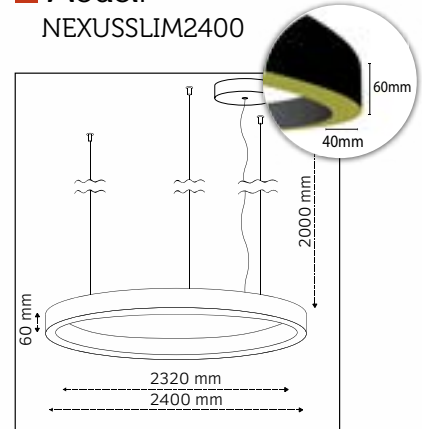

■ Outer Diameter:
2200mm

■ Inner Diameter:
2120mm

■ Height:
60mm

■ LED Power:
100W

■ Luminous Flux:
13.365lm

■ Color Temperature:
2700K, 3000K, 4000K,
TUNABLE WHITE, RGB

■ CRI:
90+

■ Build in LED Driver:
Meanwell

■ Dimmable:
On request
DALI, TRIAC
LA LINIA DIMMING

■ Material:
Aluminium / Acrylic

■ Model:
NEXUSSLIM2400