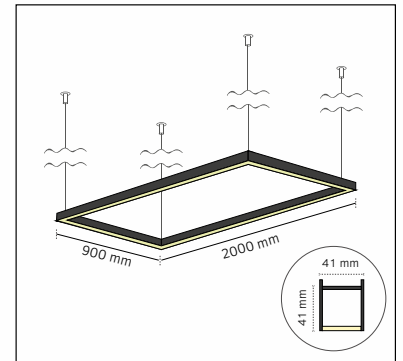

■ Outer Size:
2000x900mm

■ Width / Height:
41mm / 41mm

■ LED Power:
70W

■ Luminous Flux:
9.396lm

■ Color Temperature:
2700K
3000K
4000K
TUNABLE WHITE
RGB

■ CRI:
90+

■ LED Driver:
Meanwell

■ Dimmable:
On request
DALI, TRIAC
LA LINIA DIMMING

■ Material:
Aluminium / Acrylic