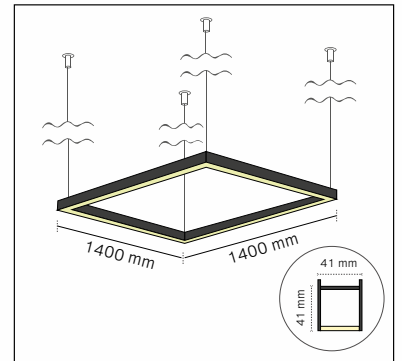

■ Outer Size:
1400x1400mm

■ Width / Height:
41mm / 41mm

■ LED Power:
67W

■ Luminous Flux:
9.072lm

■ Color Temperature:
2700K
3000K
4000K
TUNABLE WHITE
RGB

■ CRI:
90+

■ LED Driver:
Meanwell

■ Dimmable:
On request
DALI, TRIAC
LA LINIA DIMMING