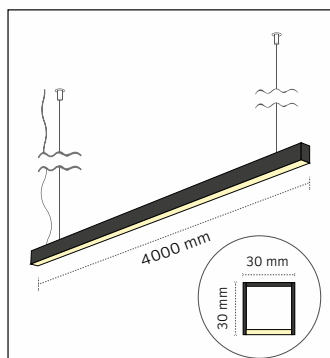

Product Specifications

Nexus Beam 30x30

■ Model:
NEXUSBEAM40003030

■ Length:
4000mm

■ Width / Height:
30mm / 30mm

■ LED Power:
48W

■ Luminous Flux:
6.480lm

■ Color Temperature:
2700K
3000K
4000K