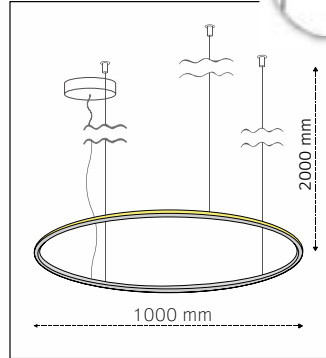

■ Material:
Aluminium / Acrylic

■ Model:
ZEROY1000

■ Outer Diameter:
1000mm

■ Height:
18mm

■ LED Power:
30W

■ Luminous Flux:
2.355lm

■ Color Temperature:
2700K
3000K
4000K

TUNABLE WHITE
RGB