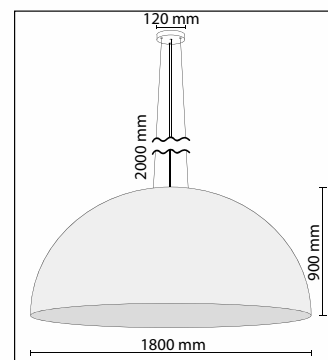

■ Height:
350mm

■ Socket:
e27 Porcelain

■ Suspension:
3 Adjustable steelcables
2000mm and Electrical cord

■ Art No:
Emisfero 800

■ Outer Diameter:
800mm

■ Height:
400mm

■ Socket:
e27 Porcelain

■ Suspension:
3 Adjustable steelcables
2000mm and Electrical cord

■ Art No:
Emisfero 900

■ Outer Diameter:
900mm

■ Height:
450mm

■ Socket:
e27 Porcelain

■ Suspension:
3 Adjustable steelcables
2000mm and Electrical cord

■ Art No:
Emisfero 1500

■ Outer Diameter:
1500mm

■ Height:
750mm

■ Socket:
e27 Porcelain

■ Suspension:
3 Adjustable steelcables
2000mm and Electrical cord

■ Art No:
Emisfero 1600

■ Outer Diameter:
1600mm

■ Height:
800mm

■ Socket:
e27 Porcelain

■ Suspension:
3 Adjustable steelcables
2000mm and Electrical cord

■ Art No:
Emisfero 1800

■ Outer Diameter:
1800mm

■ Height:
900mm

■ Socket:
e27 Porcelain

■ Suspension:
3 Adjustable steelcables
2000mm and Electrical cord

Projects

Projects

Color Swatches