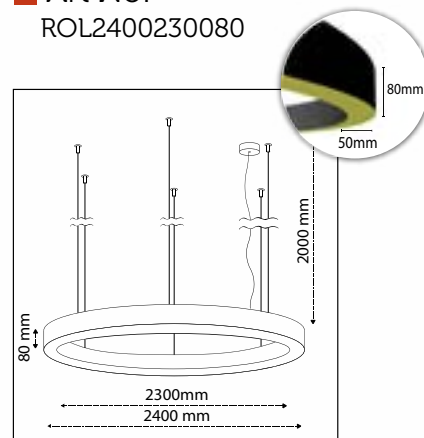

■ Outer Diameter:
2200mm

■ Inner Diameter:
2100mm

■ Height:
80mm

■ LED Power:
99W

■ Luminous Flux:
13.365lm

■ Color Temperature:
2700K
3000K
4000K
TUNABLE WHITE
RGB

■ CRI:
90+

■ Build in LED Driver:
Meanwell

■ Dimmable:
On request
DALI, TRIAC
LA LINIA DIMMING

■ Art No:
ROL2400230080