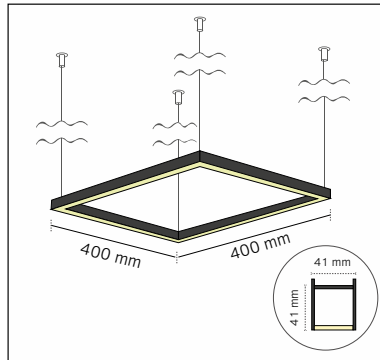

■ Outer Size:
400x400mm

■ Width / Height:
41mm / 41mm

■ LED Power:
19W

■ Luminous Flux:
2.592lm

■ Color Temperature:
2700K
3000K
4000K
TUNABLE WHITE
RGB

■ CRI:
90+

■ LED Driver:
Meanwell

■ Dimmable:
On request
DALI, TRIAC
LA LINIA DIMMING

■ Material:
Aluminium / Acrylic

■ Model:
NEXUSSQ500x5004141