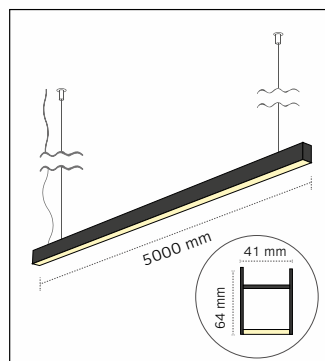

■ Length:
5000mm

■ Width / Height:
41mm / 64mm

■ LED Power:
60W

■ Luminous Flux:
8.100lm

■ Color Temperature:
2700K
3000K
4000K

TUNABLE WHITE
RGB

■ CRI:
90+

■ Build in LED Driver:
Meanwell

■ Dimmable:
On request
DALI, TRIAC
LA LINIA DIMMING

■ Material:
Aluminium / Acrylic