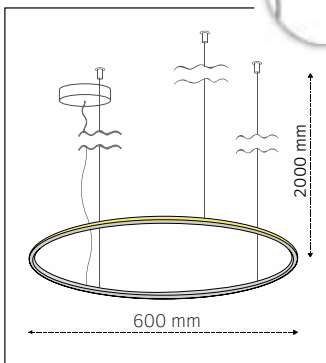

Product Specifications

Zero Y (Outward Lighting)

■ Model:
ZEROY600

■ Outer Diameter:
600mm

■ Height:
18mm

■ LED Power:
18W

■ Luminous Flux:
1.410lm

■ Color Temperature:
2700K
3000K
4000K