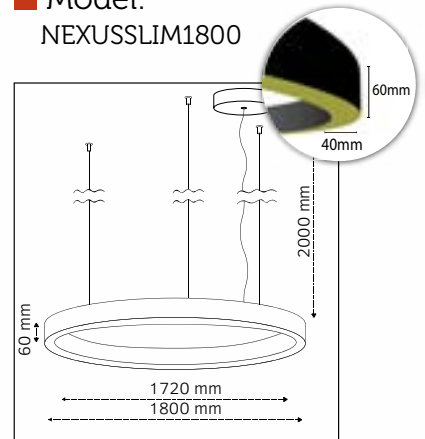

■ Outer Diameter:
1500mm

■ Inner Diameter:
1420mm

■ Height:
60mm

■ LED Power:
66W

■ Luminous Flux:
8.910lm

■ Color Temperature:
2700K, 3000K, 4000K,
TUNABLE WHITE, RGB

■ CRI:
90+

■ Build in LED Driver:
Meanwell

■ Outer Diameter:
1800mm

■ Inner Diameter:
1720mm

■ Height:
60mm

■ LED Power:
80W

■ Luminous Flux:
10.800lm

■ Color Temperature:
2700K, 3000K, 4000K,
TUNABLE WHITE, RGB

■ CRI:
90+

■ Build in LED Driver:
Meanwell