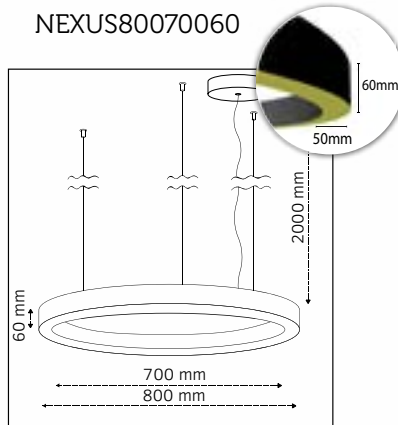

■ Model:
NEXUS60050060

■ Outer Diameter:
600mm

■ Inner Diameter:
500mm

■ Height:
60mm

■ LED Power:
26W

■ Luminous Flux:
3.510lm

■ Color Temperature:
2700K, 3000K, 4000K,
TUNABLE WHITE, RGB

■ CRI:
90+

■ Height:
60mm

■ LED Power:
31W

■ Luminous Flux:
4.185lm

■ Color Temperature:
2700K, 3000K, 4000K,
TUNABLE WHITE, RGB

■ CRI:
90+

■ Build in LED Driver:
Meanwell

■ Dimmable:
On request
DALI, TRIAC
LA LINIA DIMMING

■ Material:
Aluminium / Acrylic

■ Model:
NEXUS80070060

■ Outer Diameter:
800mm

■ Inner Diameter:
700mm

■ Height:
60mm

■ LED Power:
35W

■ Luminous Flux:
4.725lm

■ Color Temperature:
2700K, 3000K, 4000K,
TUNABLE WHITE, RGB