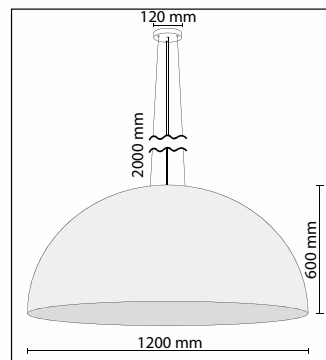

You determine the atmosphere, we'll work on the rest.

Production Process

Production Process

Product Specifications

■ Art No:
Emisfero 400

■ Outer Diameter:
400mm

■ Height:
200mm

■ Socket:
e27 Porcelain

■ Art No:
Emisfero 600

■ Outer Diameter:
600mm

■ Height:
300mm

■ Socket:
e27 Porcelain

■ Suspension:
3 Adjustable steelcables
2000mm and Electrical cord

■ Art No:
Emisfero 1000

■ Outer Diameter:
1000mm

■ Height:
500mm

■ Socket:
e27 Porcelain

■ Suspension:
3 Adjustable steelcables
2000mm and Electrical cord

■ Art No:
Emisfero 1200

■ Outer Diameter:
1200mm

■ Height:
600mm

■ Socket:
e27 Porcelain

■ Suspension:
3 Adjustable steelcables
2000mm and Electrical cord

■ Art No:
Emisfero 1400

■ Outer Diameter:
1400mm

■ Height:
700mm

■ Socket:
e27 Porcelain

■ Suspension:
3 Adjustable steelcables
2000mm and Electrical cord

Product Specifications

■ Art No:
Emisfero 700

■ Outer Diameter:
700mm