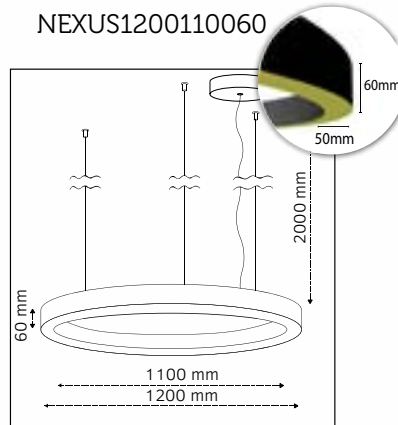

Product Specifications

Nexus

■ Model:
NEXUS100090060

■ Outer Diameter:
1000mm

■ Inner Diameter:
900mm

■ Height:
60mm

■ LED Power:
44W

■ Luminous Flux:
5.940lm

■ Outer Diameter:
1200mm

■ Inner Diameter:
1100mm

■ Height:
60mm

■ LED Power:
53W

■ Luminous Flux:
7.155lm

■ Color Temperature:
2700K, 3000K, 4000K,
TUNABLE WHITE, RGB

■ CRI:
90+

■ Build in LED Driver:
Meanwell