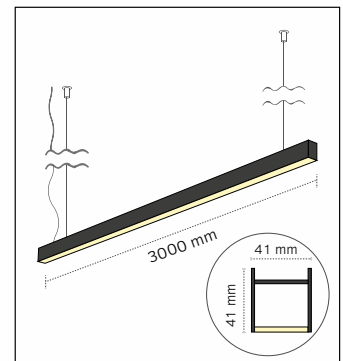

■ Length:
3000mm

■ Width / Height:
41mm / 41mm

■ LED Power:
36W

■ Luminous Flux:
4.860lm

■ Color Temperature:
2700K
3000K
4000K

TUNABLE WHITE
RGB

■ CRI:
90+

■ Build in LED Driver:
Meanwell

■ Dimmable:
On request
DALI, TRIAC
LA LINIA DIMMING

■ Material:
Aluminium / Acrylic