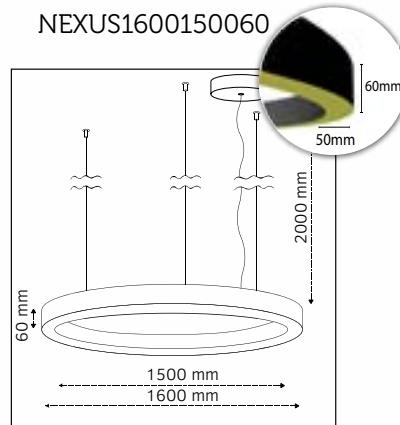

■ Outer Diameter:
1500mm

■ Inner Diameter:
1400mm

■ Height:
60mm

■ LED Power:
66W

■ Luminous Flux:
8.910lm

■ Color Temperature:
2700K, 3000K, 4000K,
TUNABLE WHITE, RGB

■ CRI:
90+

■ Build in LED Driver:
Meanwell

■ Dimmable:
On request
DALI, TRIAC
LA LINIA DIMMING

■ Material:
Aluminium / Acrylic

■ Model:
NEXUS1600150060