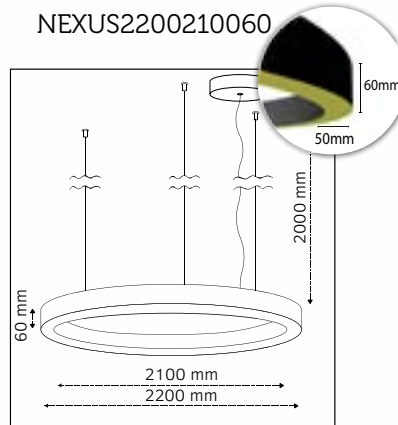

■ Height:
60mm

■ LED Power:
90W

■ Luminous Flux:
12.150lm

■ Color Temperature:
2700K, 3000K, 4000K,
TUNABLE WHITE, RGB

■ CRI:
90+

■ Build in LED Driver:
Meanwell

■ Dimmable:
On request
DALI, TRIAC
LA LINIA DIMMING

■ Material:
Aluminium / Acrylic

■ Model:
NEXUS2200210060

■ Outer Diameter:
2200mm

■ Inner Diameter:
2100mm

■ Height:
60mm

■ LED Power:
100W

■ Luminous Flux:
13.365lm

■ Color Temperature:
2700K, 3000K, 4000K,
TUNABLE WHITE, RGB