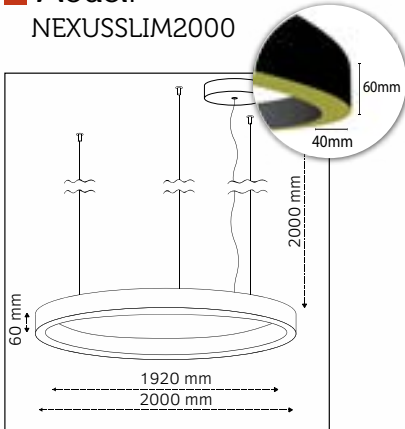

■ Outer Diameter:
1800mm

■ Inner Diameter:
1720mm

■ Height:
60mm

■ LED Power:
80W

■ Luminous Flux:
10.800lm

■ Color Temperature:
2700K, 3000K, 4000K,
TUNABLE WHITE, RGB

■ CRI:
90+

■ Build in LED Driver:
Meanwell

■ Dimmable:
On request
DALI, TRIAC
LA LINIA DIMMING

■ Material:
Aluminium / Acrylic

Product Specifications

Nexus Slim

■ Model:
NEXUSSLIM2000

■ Outer Diameter:
2000mm

■ Inner Diameter:
1920mm

■ Height:
60mm