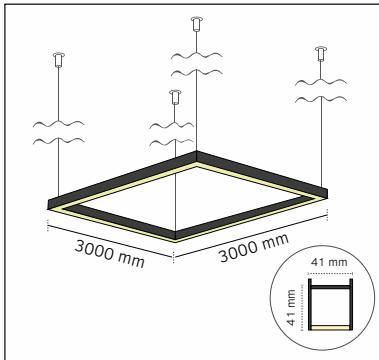

Product Specifications

Nexus Square

■ Model:
NEXUSSQ3000x30004141

■ Outer Size:
3000x3000mm

■ Width / Height:
41mm / 41mm

■ LED Power:
144W

■ Luminous Flux:
19.440lm

■ Color Temperature:
2700K
3000K
4000K

TUNABLE WHITE
RGB

■ CRI:
90+

■ LED Driver:
Meanwell

■ Dimmable:
On request
DALI, TRIAC
LA LINIA DIMMING

■ Material:
Aluminium / Acrylic

■ Model:
NEXUSSQ4000x40004141