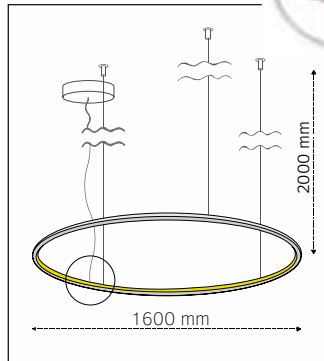

■ Material:
Aluminium / Acrylic

■ Model:
ZEROX1600

■ Outer Diameter:
1600mm

■ Height:
18mm

■ LED Power:
50W

■ Luminous Flux:
4.000lm

■ Color Temperature:
2700K
3000K
4000K

TUNABLE WHITE
RGB