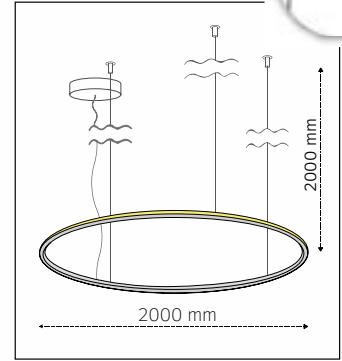

■ Outer Diameter:
2000mm

■ Height:
18mm

■ LED Power:
63W

■ Luminous Flux:
5.000lm

■ Color Temperature:
2700K
3000K
4000K

TUNABLE WHITE
RGB

■ CRI:
90+

■ Build in LED Driver:
Meanwell

■ Dimmable:
On request
DALI, TRIAC
LA LINIA DIMMING

■ Material:
Aluminium / Acrylic