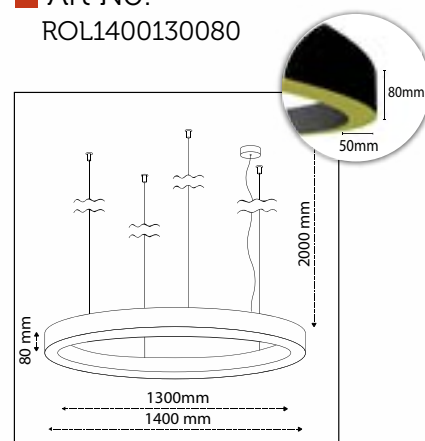

Projects

Projects

Product Specifications

■ Art No:
ROL70060080

■ Outer Diameter:
700mm

■ Inner Diameter:
600mm

■ Height:
80mm

■ LED Power:
31W

■ Art No:
ROL90080080

■ Outer Diameter:
900mm

■ Inner Diameter:
800mm

■ Height:
80mm

■ LED Power:
40W

■ Luminous Flux:
5.400lm

■ Color Temperature:
2700K
3000K
4000K
TUNABLE WHITE
RGB

■ CRI:
90+

■ Inner Diameter:
1100mm

■ Height:
80mm

■ LED Power:
53W

■ Luminous Flux:
7.155lm

■ Color Temperature:
2700K
3000K
4000K
TUNABLE WHITE
RGB

■ CRI:
90+

■ Build in LED Driver:
Meanwell

■ Dimmable:
On request
DALI, TRIAC
LA LINIA DIMMING

■ Art No:
ROL1400130080

■ Outer Diameter:
1400mm

■ Inner Diameter:
1300mm

■ Height:
80mm

■ LED Power:
62W

■ Luminous Flux:
8.370lm

■ Color Temperature:
2700K
3000K
4000K
TUNABLE WHITE
RGB

■ CRI:
90+