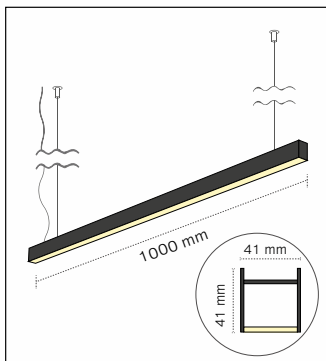

Product Specifications

Nexus Beam 41x41

■ Model:
NEXUSBEAM10004141

■ Length:
1000mm

■ Width / Height:
41mm / 41mm

■ LED Power:
12W

■ Luminous Flux:
1.620lm

■ Color Temperature:
2700K
3000K
4000K

TUNABLE WHITE
RGB

■ CRI:
90+

■ Build in LED Driver:
Meanwell

■ Dimmable:
On request
DALI, TRIAC
LA LINIA DIMMING

■ Material:
Aluminium / Acrylic

■ Model:
NEXUSBEAM20004141