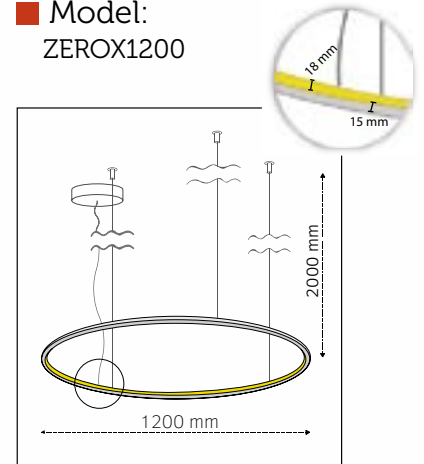

■ Model:
ZEROX1200

■ Outer Diameter:
1200mm

■ Height:
18mm

■ LED Power:
36W

■ Luminous Flux:
2.825lm

■ Color Temperature:
2700K
3000K
4000K

TUNABLE WHITE
RGB

■ CRI:
90+