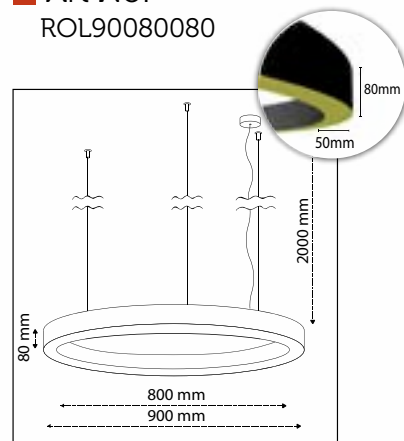

Product Specifications

■ Art No:
ROL40030080

■ Outer Diameter:
400mm

■ Inner Diameter:
300mm

■ Height:
80mm

■ LED Power:
15W

■ Luminous Flux:
2.025lm

■ Color Temperature:
2700K
3000K
4000K
TUNABLE WHITE
RGB

Projects

Projects

Product Specifications

■ Art No:
ROL70060080

■ Outer Diameter:
700mm

■ Inner Diameter:
600mm

■ Height:
80mm

■ LED Power:
31W

■ Inner Diameter:
700mm

■ Height:
80mm

■ LED Power:
35W

■ Luminous Flux:
4.725lm

■ Color Temperature:
2700K
3000K
4000K
TUNABLE WHITE
RGB

■ CRI:
90+

■ Build in LED Driver:
Meanwell

■ Dimmable:
On request
DALI, TRIAC
LA LINIA DIMMING

■ Art No:
ROL90080080

■ Outer Diameter:
900mm

■ Inner Diameter:
800mm

■ Height:
80mm

■ LED Power:
40W

■ Luminous Flux:
5.400lm

■ Color Temperature:
2700K
3000K
4000K
TUNABLE WHITE
RGB

■ CRI:
90+