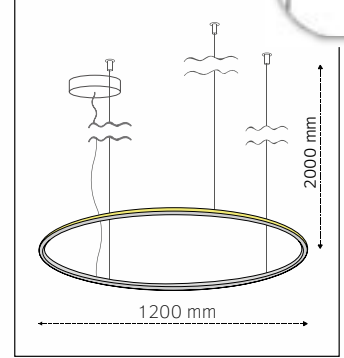

■ Outer Diameter:
1200mm

■ Height:
18mm

■ LED Power:
36W

■ Luminous Flux:
2.825lm

■ Color Temperature:
2700K
3000K
4000K

TUNABLE WHITE
RGB

■ CRI:
90+

■ Build in LED Driver:
Meanwell

■ Dimmable:
On request
DALI, TRIAC
LA LINIA DIMMING

■ Material:
Aluminium / Acrylic