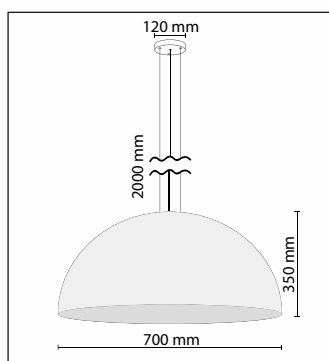

■ Art No:
Emisfero 600

■ Outer Diameter:
600mm

■ Height:
300mm

■ Socket:
e27 Porcelain

■ Suspension:
3 Adjustable steelcables
2000mm and Electrical cord

■ Art No:
Emisfero 1000

■ Outer Diameter:
1000mm

■ Height:
500mm

■ Socket:
e27 Porcelain

■ Suspension:
3 Adjustable steelcables
2000mm and Electrical cord

■ Art No:
Emisfero 1200

■ Outer Diameter:
1200mm

■ Height:
600mm

■ Socket:
e27 Porcelain

■ Suspension:
3 Adjustable steelcables
2000mm and Electrical cord

■ Art No:
Emisfero 1400

■ Outer Diameter:
1400mm

■ Height:
700mm

■ Socket:
e27 Porcelain

■ Suspension:
3 Adjustable steelcables
2000mm and Electrical cord

Product Specifications

■ Art No:
Emisfero 700

■ Outer Diameter:
700mm

■ Height:
350mm

■ Socket:
e27 Porcelain

■ Suspension:
3 Adjustable steelcables
2000mm and Electrical cord

■ Art No:
Emisfero 800

■ Outer Diameter:
800mm

■ Height:
400mm

■ Socket:
e27 Porcelain

■ Suspension:
3 Adjustable steelcables
2000mm and Electrical cord