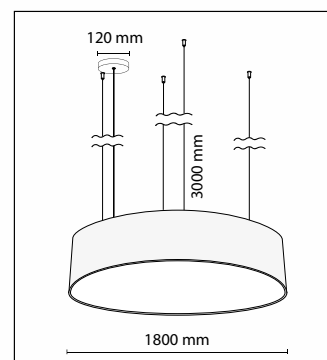

■ Outer Diameter:
1800mm

■ Available Heights:
200mm 250mm
300mm 400mm
500mm

■ Cables:
4x Steel

■ LED Power:
140W

■ Luminous Flux:
20.300lm

■ Color Temperature:
2700K, 3000K, 4000K

■ CRI:
90+

■ MacAdams (SDCM):
< 3

■ Build in LED Driver:
Meanwell

■ Dimmable:
TRIAC

■ Top Plate:
ALU WHITE

■ Base Plate:
Opal Textile/PVC