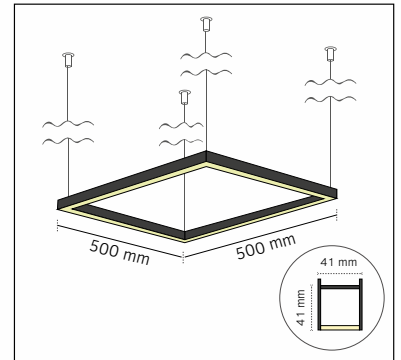

■ Outer Size:
500x500mm

■ Width / Height:
41mm / 41mm

■ LED Power:
24W

■ Luminous Flux:
3.240lm

■ Color Temperature:
2700K
3000K
4000K
TUNABLE WHITE
RGB

■ CRI:
90+

■ LED Driver:
Meanwell

■ Dimmable:
On request
DALI, TRIAC
LA LINIA DIMMING

■ Material:
Aluminium / Acrylic