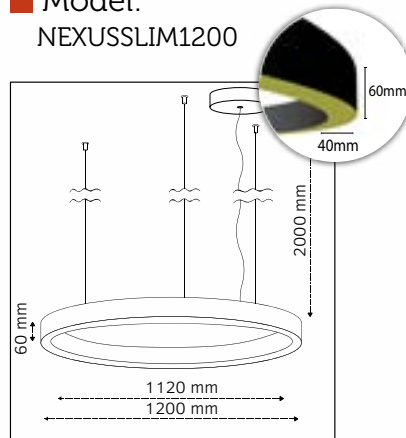

■ Outer Diameter:
1000mm

■ Inner Diameter:
920mm

■ Height:
60mm

■ LED Power:
44W

■ Luminous Flux:
5.940lm

■ Color Temperature:
2700K, 3000K, 4000K,
TUNABLE WHITE, RGB

■ CRI:
90+

■ Build in LED Driver:
Meanwell

■ Dimmable:
On request
DALI, TRIAC
LA LINIA DIMMING

■ Material:
Aluminium / Acrylic

■ Model:
NEXUSSLIM1200