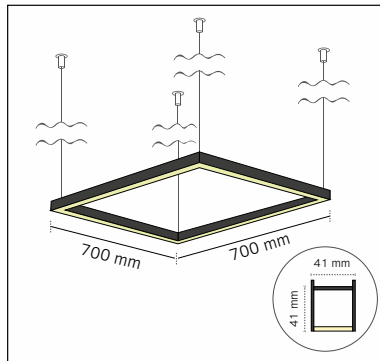

■ Outer Size:
700x700mm

■ Width / Height:
41mm / 41mm

■ LED Power:
34W

■ Luminous Flux:
4.536lm

■ Color Temperature:
2700K
3000K
4000K

TUNABLE WHITE
RGB

■ CRI:
90+

■ LED Driver:
Meanwell

■ Dimmable:
On request
DALI, TRIAC
LA LINIA DIMMING

■ Material:
Aluminium / Acrylic

■ Model:
NEXUSSQ800x8004141