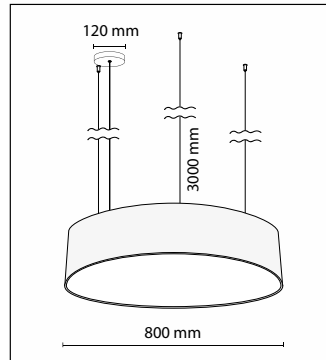

■ Top Plate:
ALU WHITE

■ Base Plate:
Opal Textile/PVC

■ Model:
Cylinder 800

■ Outer Diameter:
800mm

■ Available Heights:
150mm 200mm
250mm 300mm
400mm 500mm

■ Cables:
3x Steel

■ LED Power:
42W

■ Luminous Flux:
6.100lm