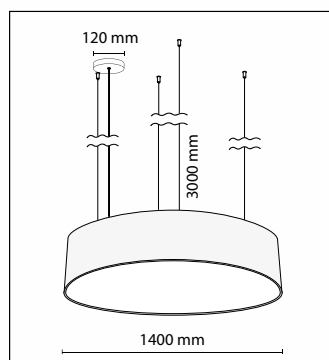

■ Top Plate:
ALU WHITE

■ Base Plate:
Opal Textile/PVC

■ Model:
Cylinder 1400

■ Outer Diameter:
1400mm

■ Available Heights:
200mm 250mm
300mm 400mm
500mm

■ Cables:
4x Steel

■ LED Power:
112W

■ Luminous Flux:
16.200lm