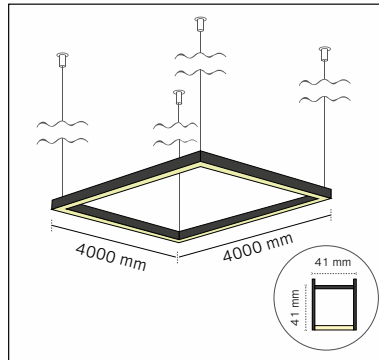

■ Outer Size:
4000x4000mm

■ Width / Height:
41mm / 41mm

■ LED Power:
195W

■ Luminous Flux:
25.920lm

■ Color Temperature:
2700K
3000K
4000K

TUNABLE WHITE
RGB

■ CRI:
90+

■ LED Driver:
Meanwell

■ Dimmable:
On request
DALI, TRIAC
LA LINIA DIMMING

■ Material:
Aluminium / Acrylic

■ Model:
NEXUSSQ5000x50004141