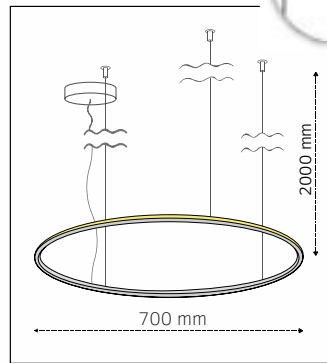

■ Outer Diameter:
700mm

■ Height:
18mm

■ LED Power:
21W

■ Luminous Flux:
1.640lm

■ Color Temperature:
2700K
3000K
4000K

TUNABLE WHITE
RGB

■ CRI:
90+

■ Build in LED Driver:
Meanwell

■ Dimmable:
On request
DALI, TRIAC
LA LINIA DIMMING

■ Material:
Aluminium / Acrylic

■ Model:
ZEROY800