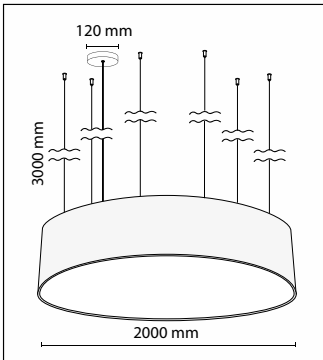

Cylinder

■ Model:
Cylinder 2000

■ Outer Diameter:
2000mm

■ Available Heights:
250mm   300mm
400mm   500mm

■ Cables:
6x Steel

■ LED Power:
168W

■ Luminous Flux:
24.300lm

■ Color Temperature:
2700K, 3000K, 4000K

■ CRI:
90+

■ MacAdams (SDCM):
< 3

■ Build in LED Driver:
Meanwell

■ Dimmable:
TRIAC

■ Top Plate:
ALU WHITE

■ Base Plate:
Opal Textile/PVC

■ Model:
Cylinder 2200