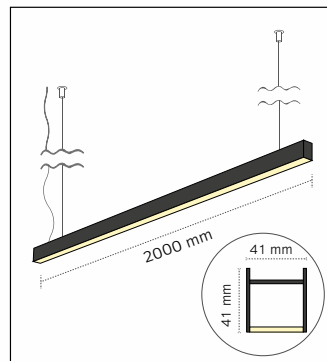

■ Length:
2000mm

■ Width / Height:
41mm / 41mm

■ LED Power:
24W

■ Luminous Flux:
3.240lm

■ Color Temperature:
2700K
3000K
4000K

TUNABLE WHITE
RGB

■ CRI:
90+

■ Build in LED Driver:
Meanwell

■ Dimmable:
On request
DALI, TRIAC
LA LINIA DIMMING

■ Material:
Aluminium / Acrylic

■ Model:
NEXUSBEAM30004141