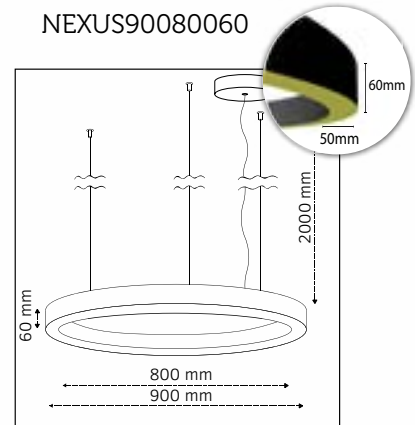

■ Outer Diameter:
800mm

■ Inner Diameter:
700mm

■ Height:
60mm

■ LED Power:
35W

■ Luminous Flux:
4.725lm

■ Color Temperature:
2700K, 3000K, 4000K,
TUNABLE WHITE, RGB

■ CRI:
90+

■ Build in LED Driver:
Meanwell

■ Dimmable:
On request
DALI, TRIAC
LA LINIA DIMMING

■ Material:
Aluminium / Acrylic

■ Model:
NEXUS90080060