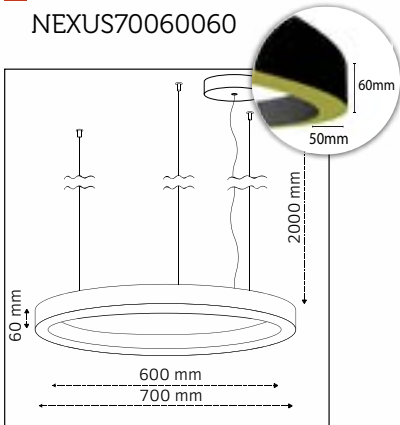

■ Model:
NEXUS60050060

■ Outer Diameter:
600mm

■ Inner Diameter:
500mm

■ Height:
60mm

■ LED Power:
26W

■ Luminous Flux:
3.510lm

■ Color Temperature:
2700K, 3000K, 4000K,
TUNABLE WHITE, RGB

■ CRI:
90+

■ Build in LED Driver:
Meanwell

■ Dimmable:
On request
DALI, TRIAC
LA LINIA DIMMING

■ Material:
Aluminium / Acrylic

Product Specifications

Nexus

■ Model:
NEXUS70060060

■ Outer Diameter:
700mm

■ Inner Diameter:
600mm

■ Material:
Aluminium / Acrylic

■ Model:
NEXUS80070060

■ Outer Diameter:
800mm

■ Inner Diameter:
700mm

■ Height:
60mm

■ LED Power:
35W

■ Luminous Flux:
4.725lm

■ Color Temperature:
2700K, 3000K, 4000K,
TUNABLE WHITE, RGB