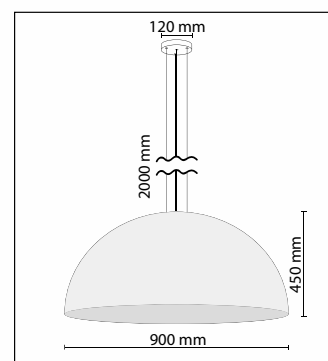

■ Art No:
Emisfero 1400

■ Outer Diameter:
1400mm

■ Height:
700mm

■ Socket:
e27 Porcelain

■ Suspension:
3 Adjustable steelcables
2000mm and Electrical cord

Product Specifications

■ Art No:
Emisfero 700

■ Outer Diameter:
700mm

■ Height:
350mm

■ Socket:
e27 Porcelain

■ Suspension:
3 Adjustable steelcables
2000mm and Electrical cord

■ Art No:
Emisfero 800

■ Outer Diameter:
800mm

■ Height:
400mm

■ Socket:
e27 Porcelain

■ Suspension:
3 Adjustable steelcables
2000mm and Electrical cord

■ Art No:
Emisfero 900

■ Outer Diameter:
900mm

■ Height:
450mm

■ Socket:
e27 Porcelain

■ Suspension:
3 Adjustable steelcables
2000mm and Electrical cord

■ Art No:
Emisfero 1500

■ Outer Diameter:
1500mm

■ Height:
750mm

■ Socket:
e27 Porcelain

■ Suspension:
3 Adjustable steelcables
2000mm and Electrical cord

■ Art No:
Emisfero 1600

■ Outer Diameter:
1600mm

■ Height:
800mm

■ Socket:
e27 Porcelain

■ Suspension:
3 Adjustable steelcables
2000mm and Electrical cord