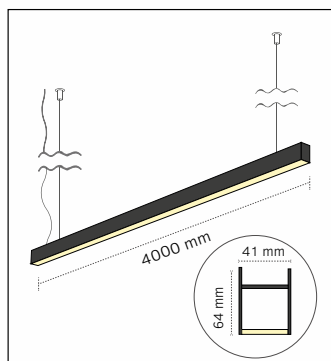

Product Specifications

Nexus Beam 41x64

■ Model:
NEXUSBEAM40004164

■ Length:
4000mm

■ Width / Height:
41mm / 64mm

■ LED Power:
48W

■ Luminous Flux:
6.480lm

■ Color Temperature:
2700K
3000K
4000K