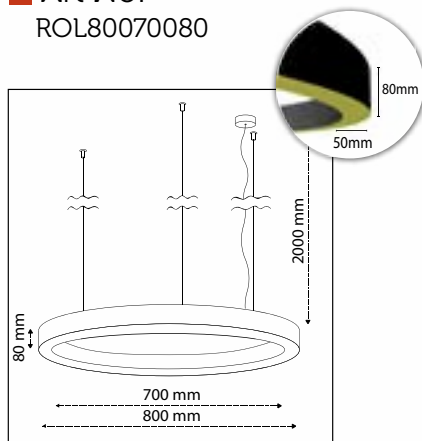

■ Outer Diameter:
700mm

■ Inner Diameter:
600mm

■ Height:
80mm

■ LED Power:
31W

■ Luminous Flux:
4.185lm

■ Color Temperature:
2700K
3000K
4000K
TUNABLE WHITE
RGB

■ CRI:
90+

■ Build in LED Driver:
Meanwell

■ Dimmable:
On request
DALI, TRIAC
LA LINIA DIMMING

■ Art No:
ROL80070080