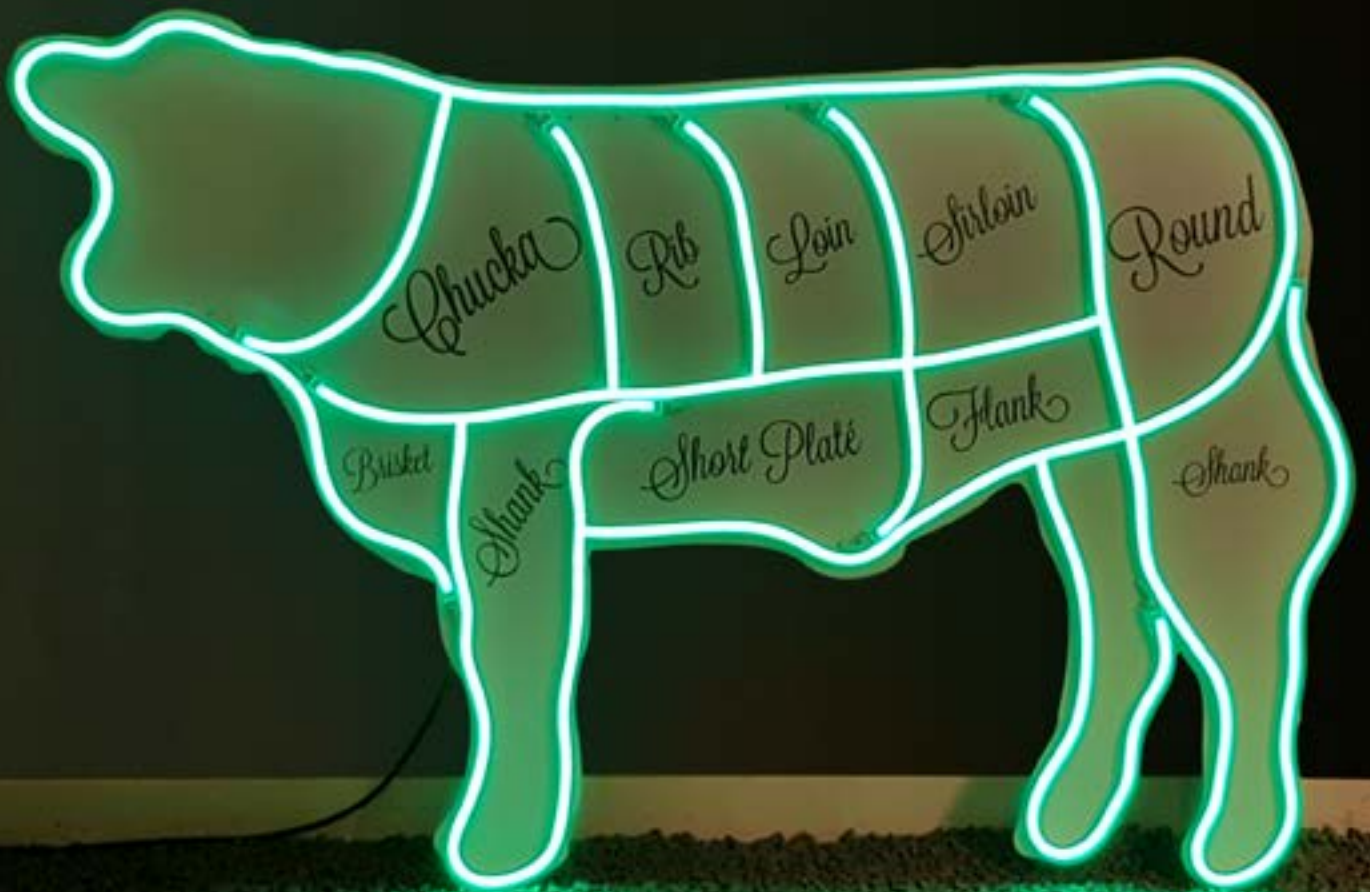

LA LINIA LIGHTING

Neoned & Specials