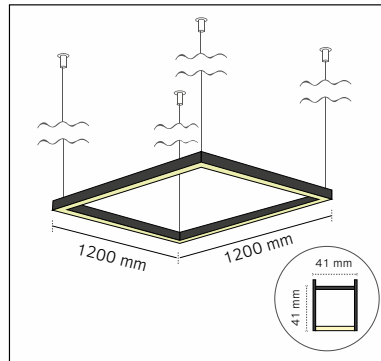

■ Outer Size:
1200x1200mm

■ Width / Height:
41mm / 41mm

■ LED Power:
58W

■ Luminous Flux:
7.776lm

■ Color Temperature:
2700K
3000K
4000K
TUNABLE WHITE
RGB

■ CRI:
90+

■ LED Driver:
Meanwell

■ Dimmable:
On request
DALI, TRIAC
LA LINIA DIMMING

■ Material:
Aluminium / Acrylic

■ Model:
NEXUSSQ1400x14004141