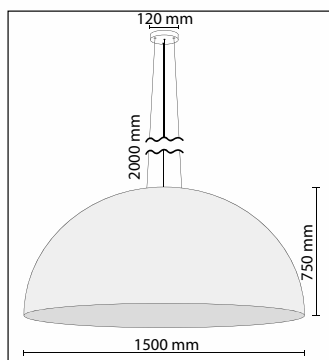

■ Art No:
Emisfero 1400

■ Outer Diameter:
1400mm

■ Height:
700mm

■ Socket:
e27 Porcelain

■ Suspension:
3 Adjustable steelcables
2000mm and Electrical cord

Product Specifications

■ Art No:
Emisfero 700

■ Outer Diameter:
700mm

■ Height:
350mm

■ Socket:
e27 Porcelain

■ Suspension:
3 Adjustable steelcables
2000mm and Electrical cord

■ Art No:
Emisfero 800

■ Outer Diameter:
800mm

■ Height:
400mm

■ Socket:
e27 Porcelain

■ Suspension:
3 Adjustable steelcables
2000mm and Electrical cord

■ Art No:
Emisfero 900

■ Outer Diameter:
900mm

■ Height:
450mm

■ Socket:
e27 Porcelain

■ Suspension:
3 Adjustable steelcables
2000mm and Electrical cord

■ Art No:
Emisfero 1500

■ Outer Diameter:
1500mm

■ Height:
750mm

■ Socket:
e27 Porcelain

■ Suspension:
3 Adjustable steelcables
2000mm and Electrical cord

■ Art No:
Emisfero 1600

■ Outer Diameter:
1600mm

■ Height:
800mm

■ Socket:
e27 Porcelain

■ Suspension:
3 Adjustable steelcables
2000mm and Electrical cord