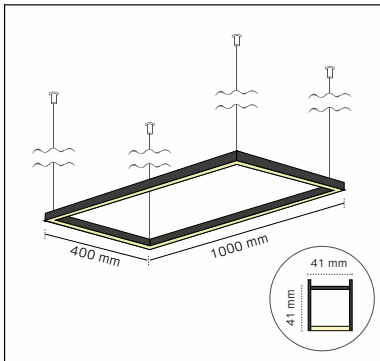

■ CRI:
90+

■ LED Driver:
Meanwell

■ Dimmable:
On request
DALI, TRIAC
LA LINIA DIMMING

■ Material:
Aluminium / Acrylic

Product Specifications

Nexus Rectangle

■ Model:
NEXUSRE1000x4004141

■ Outer Size:
1000x400mm