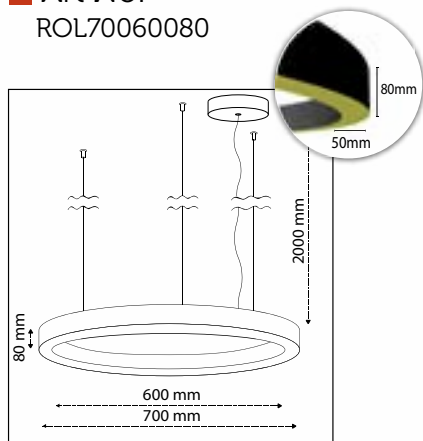

Product Specifications

■ Art No:
ROL40030080

■ Outer Diameter:
400mm

■ Inner Diameter:
300mm

■ Height:
80mm

■ LED Power:
15W

■ Luminous Flux:
2.025lm

■ Color Temperature:
2700K
3000K
4000K
TUNABLE WHITE
RGB

■ Inner Diameter:
500mm

■ Height:
80mm

■ LED Power:
26W

■ Luminous Flux:
3.510lm

■ Color Temperature:
2700K
3000K
4000K
TUNABLE WHITE
RGB

■ CRI:
90+

■ Build in LED Driver:
Meanwell

■ Dimmable:
On request
DALI, TRIAC
LA LINIA DIMMING

Projects

Projects

Product Specifications

■ Art No:
ROL70060080

■ Outer Diameter:
700mm

■ Inner Diameter:
600mm

■ Height:
80mm

■ LED Power:
31W