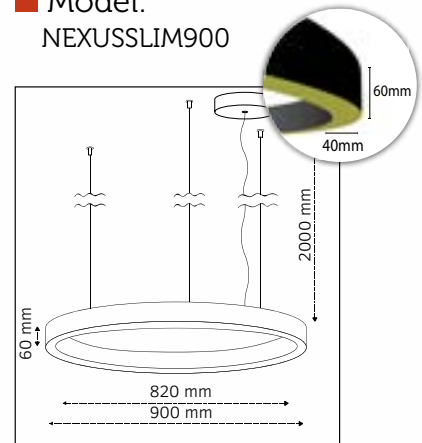

■ Outer Diameter:
800mm

■ Inner Diameter:
720mm

■ Height:
60mm

■ LED Power:
35W

■ Luminous Flux:
4.725lm

■ Color Temperature:
2700K, 3000K, 4000K,
TUNABLE WHITE, RGB

■ CRI:
90+

■ Build in LED Driver:
Meanwell

■ Dimmable:
On request
DALI, TRIAC
LA LINIA DIMMING

■ Material:
Aluminium / Acrylic

■ Model:
NEXUSSLIM900