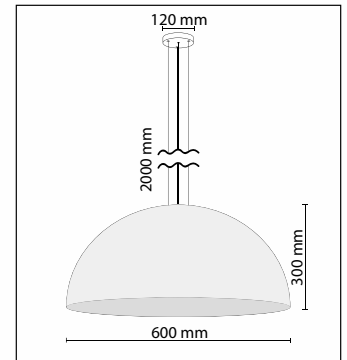

Product Specifications

■ Art No:
ROL40030080

■ Outer Diameter:
400mm

■ Inner Diameter:
300mm

■ Height:
80mm

■ LED Power:
15W

■ Luminous Flux:
2.025lm

■ Color Temperature:
2700K
3000K
4000K
TUNABLE WHITE
RGB

You determine the atmosphere, we'll work on the rest.

Production Process

Production Process

Product Specifications

■ Art No:
Emisfero 400

■ Outer Diameter:
400mm

■ Height:
200mm

■ Socket:
e27 Porcelain

■ Suspension:
3 Adjustable steelcables
2000mm and Electrical cord

■ Art No:
Emisfero 500

■ Outer Diameter:
500mm

■ Height:
250mm

■ Socket:
e27 Porcelain

■ Suspension:
3 Adjustable steelcables
2000mm and Electrical cord

■ Art No:
Emisfero 600

■ Outer Diameter:
600mm

■ Height:
300mm

■ Socket:
e27 Porcelain

■ Suspension:
3 Adjustable steelcables
2000mm and Electrical cord

■ Art No:
Emisfero 1000

■ Outer Diameter:
1000mm

■ Height:
500mm