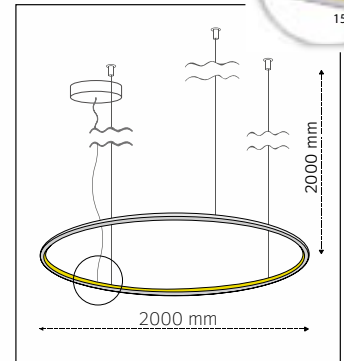

■ Outer Diameter:
2000mm

■ Height:
18mm

■ LED Power:
63W

■ Luminous Flux:
5.000lm

■ Color Temperature:
2700K
3000K
4000K

TUNABLE WHITE
RGB

■ CRI:
90+

■ Build in LED Driver:
Meanwell

■ Dimmable:
On request
DALI, TRIAC
LA LINIA DIMMING

■ Material:
Aluminium / Acrylic