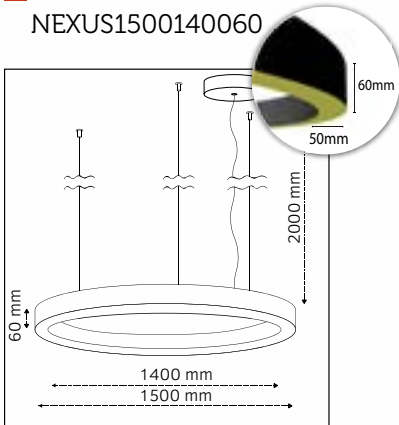

Product Specifications

Nexus

■ Model:
NEXUS100090060

■ Outer Diameter:
1000mm

■ Inner Diameter:
900mm

■ Height:
60mm

■ LED Power:
44W

■ Luminous Flux:
5.940lm

■ Outer Diameter:
1200mm

■ Inner Diameter:
1100mm

■ Height:
60mm

■ LED Power:
53W

■ Luminous Flux:
7.155lm

■ Color Temperature:
2700K, 3000K, 4000K,
TUNABLE WHITE, RGB

■ CRI:
90+

■ Build in LED Driver:
Meanwell

Nexus

■ Model:
NEXUS1500140060

■ Outer Diameter:
1500mm

■ Inner Diameter:
1400mm

■ Height:
60mm

■ LED Power:
66W

■ Luminous Flux:
8.910lm

■ Color Temperature:
2700K, 3000K, 4000K,
TUNABLE WHITE, RGB