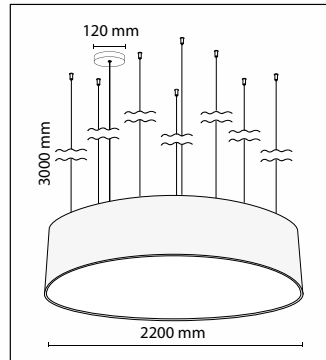

■ Outer Diameter:
2200mm

■ Available Heights:
250mm   300mm
400mm   500mm

■ Cables:
8x Steel

■ LED Power:
196W

■ Luminous Flux:
28.400lm

■ Color Temperature:
2700K, 3000K, 4000K

■ CRI:
90+

■ MacAdams (SDCM):
< 3

■ Build in LED Driver:
Meanwell

■ Dimmable:
TRIAC

■ Top Plate:
ALU WHITE

■ Base Plate:
Opal Textile/PVC

■ Model:
Cylinder 2500