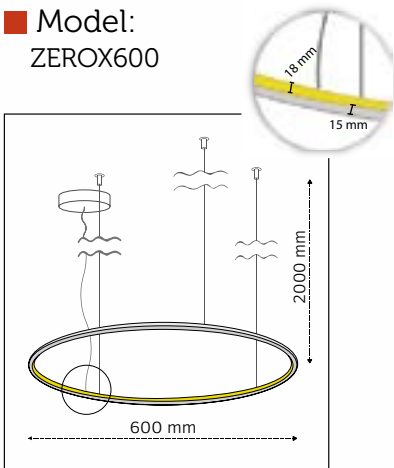

COPPERFOIL

Ring of Light Zero

Product Specifications

Zero X (Inward Lighting)

■ Model:
ZEROX600

■ Outer Diameter:
600mm

■ Height:
18mm

■ LED Power:
18W