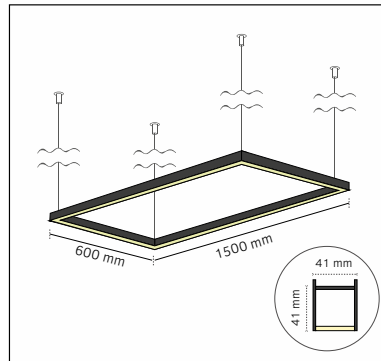

■ Outer Size:
1500x600mm

■ Width / Height:
41mm / 41mm

■ LED Power:
50W

■ Luminous Flux:
6.804lm

■ Color Temperature:
2700K
3000K
4000K
TUNABLE WHITE
RGB

■ CRI:
90+

■ LED Driver:
Meanwell

■ Dimmable:
On request
DALI, TRIAC
LA LINIA DIMMING

■ Material:
Aluminium / Acrylic

■ Model:
NEXUSRE2000x9004141