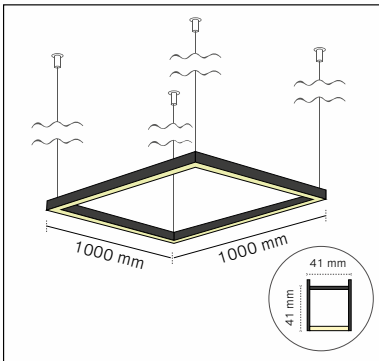

Nexus Square

■ Model:
NEXUSSQ1000x10004141

■ Outer Size:
1000x1000mm

■ Width / Height:
41mm / 41mm

■ LED Power:
48W

■ Luminous Flux:
6.480lm

■ Color Temperature:
2700K
3000K
4000K
TUNABLE WHITE
RGB

■ CRI:
90+