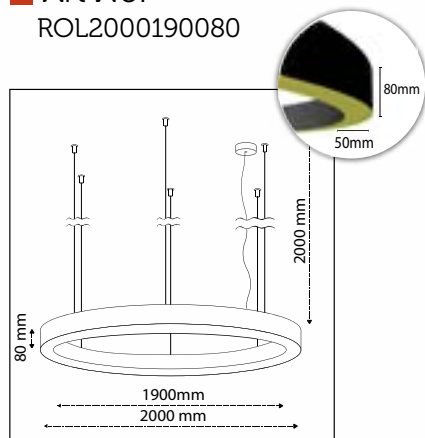

Projects

Projects

Product Specifications

■ Art No:
ROL70060080

■ Outer Diameter:
700mm

■ Inner Diameter:
600mm

■ Height:
80mm

■ LED Power:
31W

Outer Diameter:
1600mm

Inner Diameter:
1500mm

Height:
80mm

LED Power:
70W

Luminous Flux:
9.450lm

Color Temperature:
2700K
3000K
4000K
TUNABLE WHITE
RGB

CRI:
90+

Build in LED Driver:
Meanwell

CRI:
90+

Build in LED Driver:
Meanwell

Dimmable:
On request
DALI, TRIAC
LA LINIA DIMMING

Product Specifications

■ Art No:
ROL2000190080

■ Outer Diameter:
2000mm

■ Inner Diameter:
1900mm

■ Height:
80mm

■ Outer Diameter:
2200mm

■ Inner Diameter:
2100mm

■ Height:
80mm

■ LED Power:
99W

■ Luminous Flux:
13.365lm

■ Color Temperature:
2700K
3000K
4000K
TUNABLE WHITE
RGB

■ CRI:
90+

■ Build in LED Driver:
Meanwell