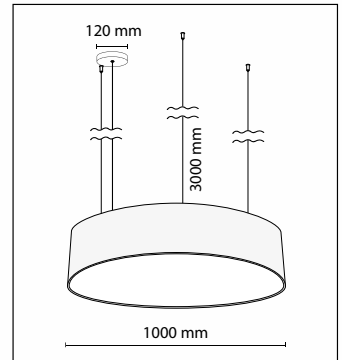

■ Outer Diameter:
1000mm

■ Available Heights:
150mm   200mm
250mm   300mm
400mm   500mm

■ Cables:
3x Steel

■ LED Power:
56W

■ Luminous Flux:
8.100lm

■ Color Temperature:
2700K, 3000K, 4000K

■ CRI:
90+

■ MacAdams (SDCM):
< 3

■ Build in LED Driver:
Meanwell

■ Dimmable:
TRIAC

■ Top Plate:
ALU WHITE

■ Base Plate:
Opal Textile/PVC