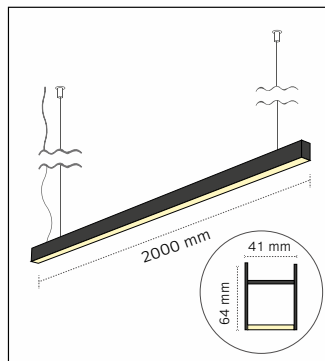

■ Length:
2000mm

■ Width / Height:
41mm / 64mm

■ LED Power:
24W

■ Luminous Flux:
3.240lm

■ Color Temperature:
2700K
3000K
4000K

TUNABLE WHITE
RGB

■ CRI:
90+

■ Build in LED Driver:
Meanwell

■ Dimmable:
On request
DALI, TRIAC
LA LINIA DIMMING

■ Material:
Aluminium / Acrylic

■ Model:
NEXUSBEAM30004164