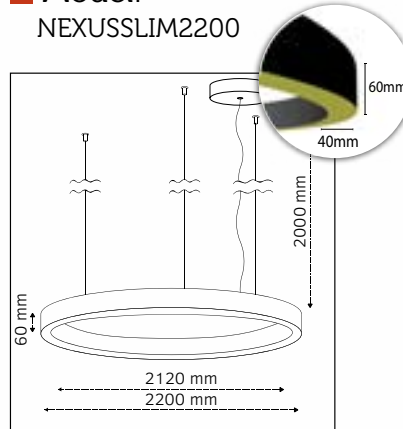

■ Outer Diameter:
2000mm

■ Inner Diameter:
1920mm

■ Height:
60mm

■ LED Power:
90W

■ Luminous Flux:
12.150lm

■ Color Temperature:
2700K, 3000K, 4000K,
TUNABLE WHITE, RGB

■ CRI:
90+

■ Build in LED Driver:
Meanwell

■ Dimmable:
On request
DALI, TRIAC
LA LINIA DIMMING

■ Material:
Aluminium / Acrylic

■ Model:
NEXUSSLIM2200