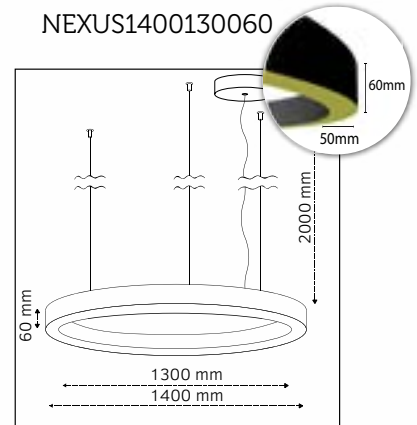

■ Outer Diameter:
1200mm

■ Inner Diameter:
1100mm

■ Height:
60mm

■ LED Power:
53W

■ Luminous Flux:
7.155lm

■ Color Temperature:
2700K, 3000K, 4000K,
TUNABLE WHITE, RGB

■ CRI:
90+

■ Build in LED Driver:
Meanwell

■ Dimmable:
On request
DALI, TRIAC
LA LINIA DIMMING

■ Material:
Aluminium / Acrylic

■ Model:
NEXUS1400130060