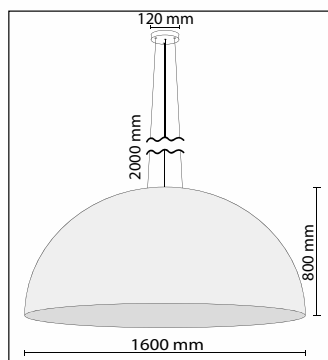

■ Art No:
Emisfero 1400

■ Outer Diameter:
1400mm

■ Height:
700mm

■ Socket:
e27 Porcelain

■ Suspension:
3 Adjustable steelcables
2000mm and Electrical cord

Product Specifications

■ Art No:
Emisfero 700

■ Outer Diameter:
700mm

■ Height:
350mm

■ Socket:
e27 Porcelain

■ Suspension:
3 Adjustable steelcables
2000mm and Electrical cord

■ Art No:
Emisfero 800

■ Outer Diameter:
800mm

■ Height:
400mm

■ Socket:
e27 Porcelain

■ Suspension:
3 Adjustable steelcables
2000mm and Electrical cord

■ Art No:
Emisfero 900

■ Outer Diameter:
900mm

■ Height:
450mm

■ Socket:
e27 Porcelain

■ Suspension:
3 Adjustable steelcables
2000mm and Electrical cord

■ Art No:
Emisfero 1500

■ Outer Diameter:
1500mm

■ Height:
750mm

■ Socket:
e27 Porcelain

■ Suspension:
3 Adjustable steelcables
2000mm and Electrical cord

■ Art No:
Emisfero 1600

■ Outer Diameter:
1600mm

■ Height:
800mm

■ Socket:
e27 Porcelain

■ Suspension:
3 Adjustable steelcables
2000mm and Electrical cord