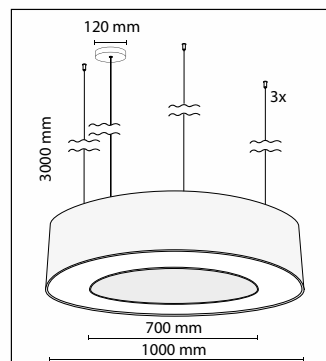

■ Outer - Inner Diameter:
1000mm - 700mm

■ Available Heights:
150mm 200mm
250mm 300mm
400mm 500mm

■ Cables:
3x Steel

■ LED Power:
36W

■ Luminous Flux:
5.250lm

■ Color Temperature:
2700K, 3000K, 4000K

■ CRI:
90+