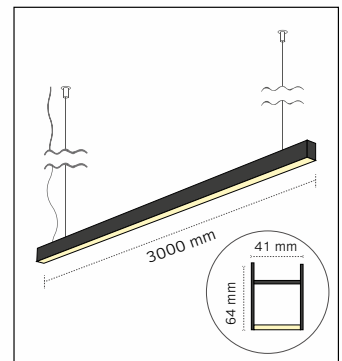

■ Length:
3000mm

■ Width / Height:
41mm / 64mm

■ LED Power:
36W

■ Luminous Flux:
4.860lm

■ Color Temperature:
2700K
3000K
4000K

TUNABLE WHITE
RGB

■ CRI:
90+

■ Build in LED Driver:
Meanwell

■ Dimmable:
On request
DALI, TRIAC
LA LINIA DIMMING

■ Material:
Aluminium / Acrylic