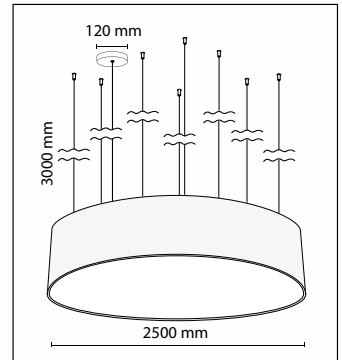

■ Outer Diameter:
2500mm

■ Available Heights:
250mm 300mm
400mm 500mm

■ Cables:
8x Steel

■ LED Power:
224W

■ Luminous Flux:
32.500lm

■ Color Temperature:
2700K, 3000K, 4000K

■ CRI:
90+

■ MacAdams (SDCM):
< 3