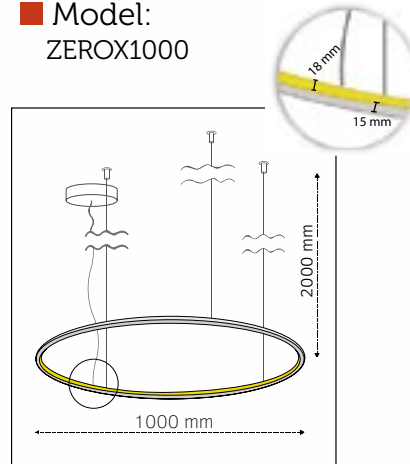

■ Outer Diameter:
900mm

■ Height:
18mm

■ LED Power:
27W

■ Luminous Flux:
2.115lm

■ Color Temperature:
2700K
3000K
4000K

TUNABLE WHITE
RGB

■ CRI:
90+

■ Build in LED Driver:
Meanwell

■ Dimmable:
On request
DALI, TRIAC
LA LINIA DIMMING

■ Material:
Aluminium / Acrylic

■ Model:
ZEROX1000