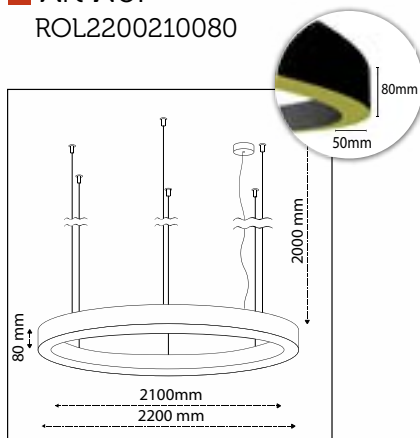

Product Specifications

■ Art No:
ROL40030080

■ Outer Diameter:
400mm

■ Inner Diameter:
300mm

■ Height:
80mm

■ LED Power:
15W

■ Luminous Flux:
2.025lm

■ Color Temperature:
2700K
3000K
4000K
TUNABLE WHITE
RGB

Projects

Projects

Product Specifications

■ Art No:
ROL70060080

■ Outer Diameter:
700mm

■ Inner Diameter:
600mm

■ Height:
80mm

■ LED Power:
31W

Outer Diameter:
1600mm

Inner Diameter:
1500mm

Height:
80mm

LED Power:
70W

Luminous Flux:
9.450lm

Color Temperature:
2700K
3000K
4000K
TUNABLE WHITE
RGB

CRI:
90+

Build in LED Driver:
Meanwell

■ Outer Diameter:
2200mm

■ Inner Diameter:
2100mm

■ Height:
80mm

■ LED Power:
99W

■ Luminous Flux:
13.365lm

■ Color Temperature:
2700K
3000K
4000K
TUNABLE WHITE
RGB

■ CRI:
90+

■ Build in LED Driver:
Meanwell