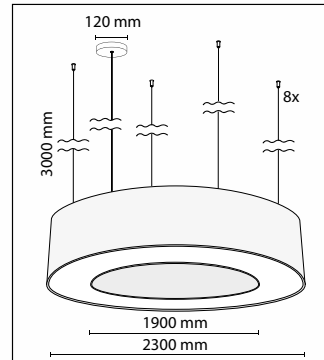

■ Outer - Inner Diameter:
2300mm - 1900mm

■ Available Heights:
200mm   250mm
300mm   400mm
500mm

■ Cables:
8x Steel

■ LED Power:
144W

■ Luminous Flux:
21.000lm

■ Color Temperature:
2700K, 3000K, 4000K

■ CRI:
90+

■ MacAdams (SDCM):
< 3

■ Build in LED Driver:
Meanwell

■ Dimmable:
TRIAC

■ Top Plate:
ALU WHITE

■ Base Plate:
Opal Textile/PVC