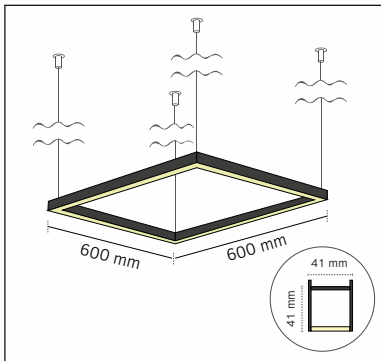

■ CRI:
90+

■ LED Driver:
Meanwell

■ Dimmable:
On request
DALI, TRIAC
LA LINIA DIMMING

■ Material:
Aluminium / Acrylic

Product Specifications

Nexus Square

■ Model:
NEXUSSQ600x6004141

■ Outer Size:
600x600mm