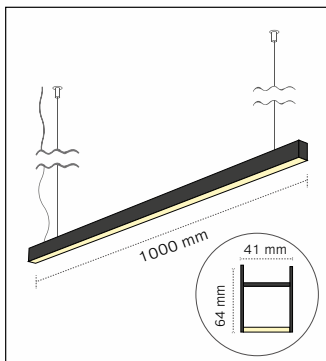

■ Build in LED Driver:
Meanwell

■ Dimmable:
On request
DALI, TRIAC
LA LINIA DIMMING

■ Material:
Aluminium / Acrylic

Product Specifications

Nexus Beam 41x64

■ Model:
NEXUSBEAM10004164

■ Length:
1000mm

■ Width / Height:
41mm / 64mm