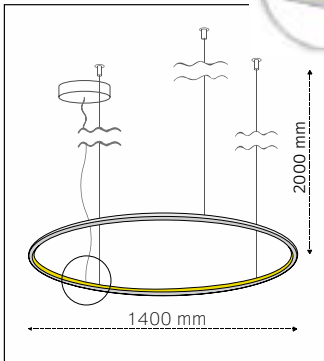

Product Specifications

Zero X (Inward Lighting)

■ Model:
ZEROX1400

■ Outer Diameter:
1400mm

■ Height:
18mm

■ LED Power:
44W

■ Luminous Flux:
3.520lm

■ Color Temperature:
2700K
3000K
4000K

TUNABLE WHITE
RGB

■ CRI:
90+

■ Build in LED Driver:
Meanwell

■ Dimmable:
On request
DALI, TRIAC
LA LINIA DIMMING

■ Material:
Aluminium / Acrylic

■ Model:
ZEROX1600