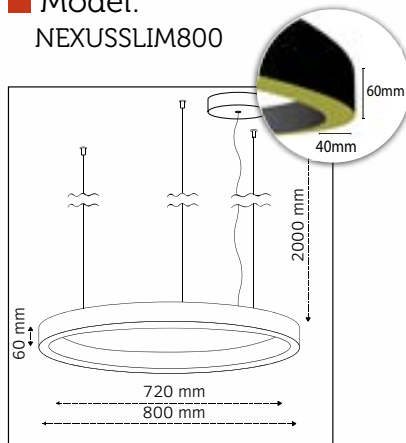

Product Specifications

Nexus Slim

■ Model:
NEXUSSLIM700

■ Outer Diameter:
700mm

■ Inner Diameter:
620mm

■ Height:
60mm

■ LED Power:
31W

■ Luminous Flux:
4.185lm

■ Outer Diameter:
800mm

■ Inner Diameter:
720mm

■ Height:
60mm

■ LED Power:
35W

■ Luminous Flux:
4.725lm

■ Color Temperature:
2700K, 3000K, 4000K,
TUNABLE WHITE, RGB

■ CRI:
90+

■ Build in LED Driver:
Meanwell