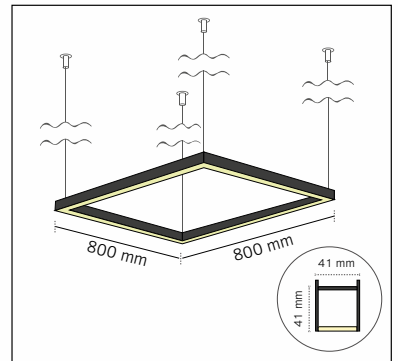

■ Outer Size:
800x800mm

■ Width / Height:
41mm / 41mm

■ LED Power:
38W

■ Luminous Flux:
5.184lm

■ Color Temperature:
2700K
3000K
4000K

TUNABLE WHITE
RGB

■ CRI:
90+

■ LED Driver:
Meanwell

■ Dimmable:
On request
DALI, TRIAC
LA LINIA DIMMING

■ Material:
Aluminium / Acrylic