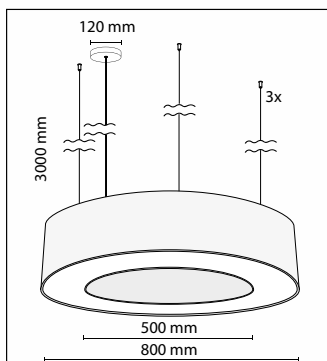

■ Outer - Inner Diameter:
800mm - 500mm

■ Available Heights:
150mm   200mm
250mm   300mm

■ Cables:
3x Steel

■ LED Power:
24W

■ Luminous Flux:
3.500lm

■ Color Temperature:
2700K, 3000K, 4000K

■ CRI:
90+

■ MacAdams (SDCM):
< 3

■ Build in LED Driver:
Meanwell

■ Dimmable:
TRIAC

■ Top Plate:
ALU WHITE

■ Base Plate:
Opal Textile/PVC

■ Model:
ROL Pro 1000700