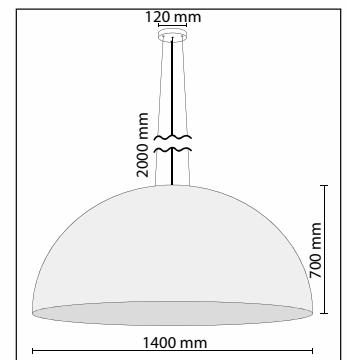

■ Art No:
Emisfero 600

■ Outer Diameter:
600mm

■ Height:
300mm

■ Socket:
e27 Porcelain

■ Suspension:
3 Adjustable steelcables
2000mm and Electrical cord

■ Art No:
Emisfero 1000

■ Outer Diameter:
1000mm

■ Height:
500mm

■ Socket:
e27 Porcelain

■ Suspension:
3 Adjustable steelcables
2000mm and Electrical cord

■ Art No:
Emisfero 1200

■ Outer Diameter:
1200mm

■ Height:
600mm

■ Socket:
e27 Porcelain

■ Suspension:
3 Adjustable steelcables
2000mm and Electrical cord

■ Art No:
Emisfero 1400

■ Outer Diameter:
1400mm

■ Height:
700mm

■ Socket:
e27 Porcelain

■ Suspension:
3 Adjustable steelcables
2000mm and Electrical cord

Product Specifications

■ Art No:
Emisfero 700

■ Outer Diameter:
700mm

■ Height:
350mm

■ Socket:
e27 Porcelain

■ Suspension:
3 Adjustable steelcables
2000mm and Electrical cord

■ Art No:
Emisfero 800

■ Outer Diameter:
800mm

■ Height:
400mm

■ Socket:
e27 Porcelain

■ Suspension:
3 Adjustable steelcables
2000mm and Electrical cord