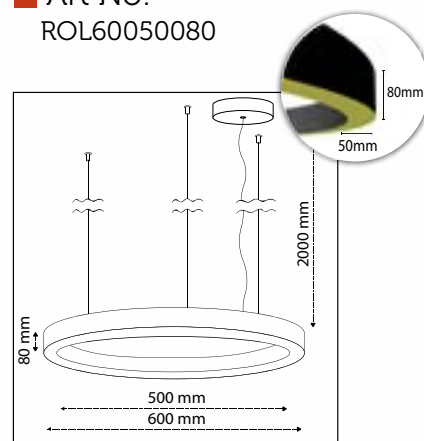

■ Outer Diameter:
500mm

■ Inner Diameter:
400mm

■ Height:
80mm

■ LED Power:
20W

■ Luminous Flux:
2.700lm

■ Color Temperature:
2700K
3000K
4000K
TUNABLE WHITE
RGB

■ CRI:
90+

■ Build in LED Driver:
Meanwell

■ Dimmable:
On request
DALI, TRIAC
LA LINIA DIMMING

■ Art No:
ROL60050080