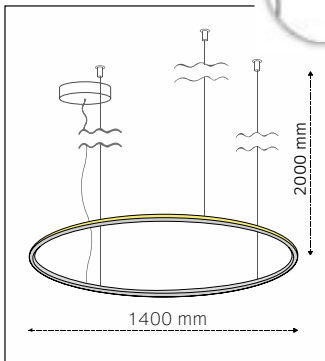

Product Specifications

Zero Y (Outward Lighting)

■ Model:
ZEROY1400

■ Outer Diameter:
1400mm

■ Height:
18mm

■ LED Power:
44W

■ Luminous Flux:
3.520lm

■ Color Temperature:
2700K
3000K
4000K