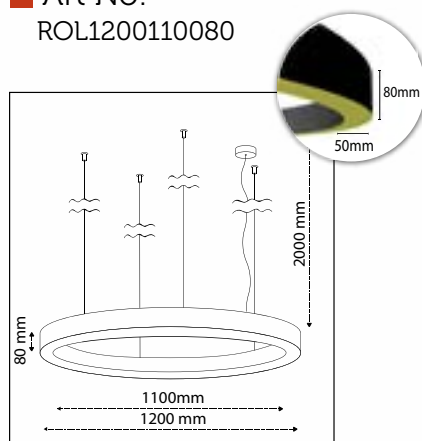

■ Outer Diameter:
1000mm

■ Inner Diameter:
900mm

■ Height:
80mm

■ LED Power:
44W

■ Luminous Flux:
5.940lm

■ Color Temperature:
2700K
3000K
4000K
TUNABLE WHITE
RGB

■ CRI:
90+

■ Build in LED Driver:
Meanwell

■ Dimmable:
On request
DALI, TRIAC
LA LINIA DIMMING

■ Art No:
ROL1200110080