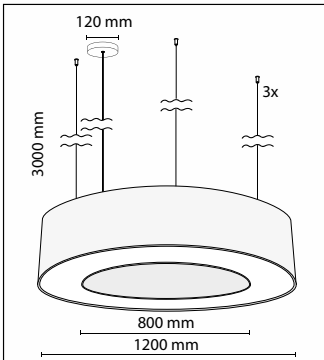

Ring of Light Pro

■ Model:
ROL Pro 1200800

■ Outer - Inner Diameter:
1200mm - 800mm

■ Available Heights:
150mm   200mm
250mm   300mm
400mm   500mm

■ Cables:
3x Steel

■ LED Power:
48W

■ Luminous Flux:
7.000lm

■ Color Temperature:
2700K, 3000K, 4000K

■ CRI:
90+

■ MacAdams (SDCM):
< 3

■ Build in LED Driver:
Meanwell

■ Dimmable:
TRIAC

■ Top Plate:
ALU WHITE

■ Base Plate:
Opal Textile/PVC

■ Model:
ROL Pro 14001000