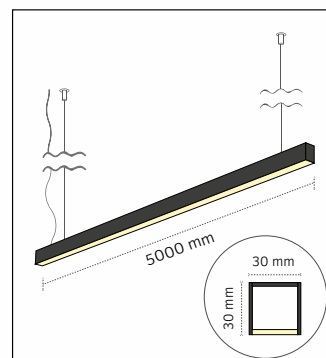

■ Length:
5000mm

■ Width / Height:
30mm / 30mm

■ LED Power:
60W

■ Luminous Flux:
8.100lm

■ Color Temperature:
2700K
3000K
4000K

TUNABLE WHITE
RGB

■ CRI:
90+

■ Build in LED Driver:
Meanwell

■ Dimmable:
On request
DALI, TRIAC
LA LINIA DIMMING

■ Material:
Aluminium / Acrylic