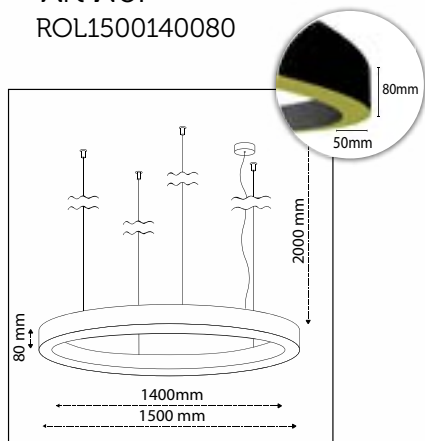

Product Specifications

Art No:
ROL1500140080