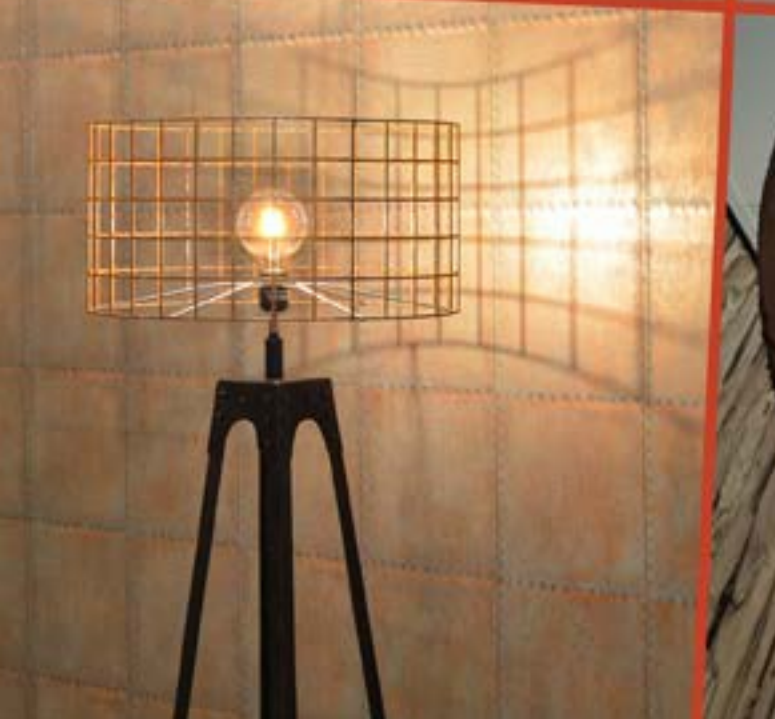

Open shapes, tough and edgy lamps, weathering steel look, large bolts and screws. These are all parts of an industrial lamp design.

Due to the open design of these lamps, there is often direct eye contact with the light source. That is why a glare-free lamp is often used in industrial lighting.

Projects

Projects

Projects

Projects

LA LINIA LIGHTING

Neoned & Specials

Neonled & Specials

LED has positively changed the lighting world. By applying LED correctly, elegant and slimmer luminaires can be produced, which definitely benefits the design.

A good example of this is our own Ring of Light IQ line, which, with a luminaire height of only 8cm, is 100% evenly illuminated by our LED modules.

The illumination of LED is very beautiful and the possibilities are almost endless. Our LEDs usually work on a low voltage of up to 30 Volts and are perfectly dimmable. RGB LED gives the option to mix different colors and can also be used in combination with warm white.