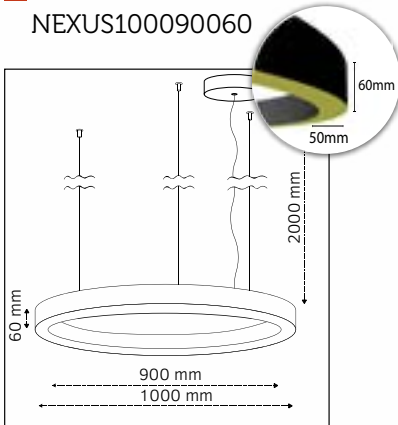

■ Material:
Aluminium / Acrylic

■ Model:
NEXUS80070060

■ Outer Diameter:
800mm

■ Inner Diameter:
700mm

■ Height:
60mm

■ LED Power:
35W

■ Luminous Flux:
4.725lm

■ Color Temperature:
2700K, 3000K, 4000K,
TUNABLE WHITE, RGB

Product Specifications

Nexus

■ Model:
NEXUS100090060

■ Outer Diameter:
1000mm

■ Inner Diameter:
900mm

■ Height:
60mm

■ LED Power:
44W

■ Luminous Flux:
5.940lm

■ Outer Diameter:
1200mm

■ Inner Diameter:
1100mm

■ Height:
60mm

■ LED Power:
53W

■ Luminous Flux:
7.155lm

■ Color Temperature:
2700K, 3000K, 4000K,
TUNABLE WHITE, RGB

■ CRI:
90+

■ Build in LED Driver:
Meanwell