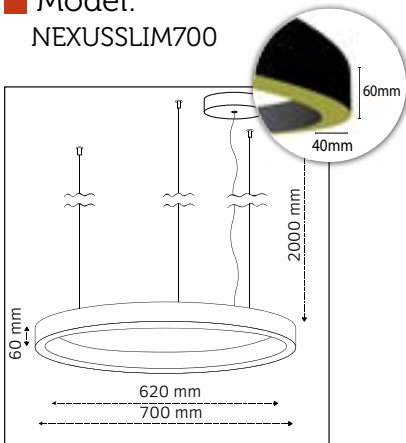

Product Specifications

Nexus Slim

■ Model:
NEXUSSLIM700

■ Outer Diameter:
700mm

■ Inner Diameter:
620mm

■ Height:
60mm

■ LED Power:
31W

■ Luminous Flux:
4.185lm