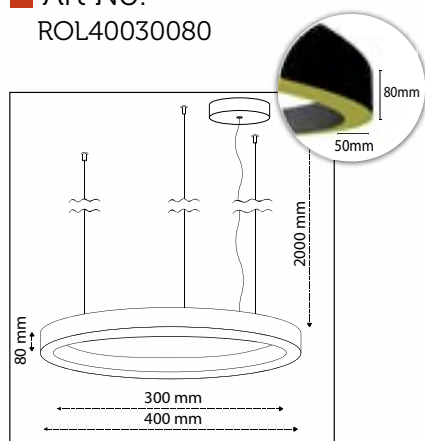

Product Specifications

- **Toppanel:**
Composite light weight aluminium
- **Diffusor:**
Satin White acrylic specialized for LED
- **Outside and Inside:**
La Lina Luxury Dual Satin © composite material,
containing PVC, Polyester and Cotton
- **Suspension:**
Galvanised steel with high grade cable holders
- **Ceilingcanopy:**
Steel coated white or black

Product Specifications

■ Art No:
ROL40030080

■ Outer Diameter:
400mm

■ Inner Diameter:
300mm

■ Height:
80mm

■ LED Power:
15W

■ Luminous Flux:
2.025lm

■ Color Temperature:
2700K
3000K
4000K
TUNABLE WHITE
RGB