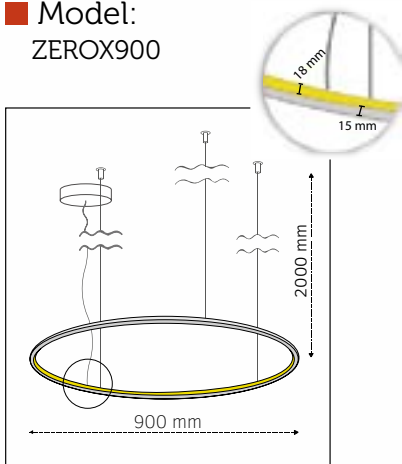

Zero X (Inward Lighting)

■ Model:
ZEROX900

■ Outer Diameter:
900mm

■ Height:
18mm

■ LED Power:
27W

■ Luminous Flux:
2.115lm

■ Color Temperature:
2700K
3000K
4000K

TUNABLE WHITE
RGB