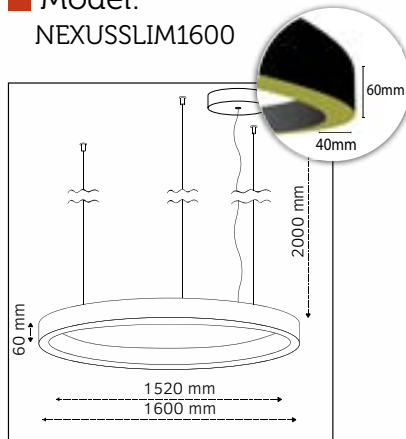

■ Outer Diameter:
1500mm

■ Inner Diameter:
1420mm

■ Height:
60mm

■ LED Power:
66W

■ Luminous Flux:
8.910lm

■ Color Temperature:
2700K, 3000K, 4000K,
TUNABLE WHITE, RGB

■ CRI:
90+

■ Build in LED Driver:
Meanwell

■ Dimmable:
On request
DALI, TRIAC
LA LINIA DIMMING

■ Material:
Aluminium / Acrylic

■ Model:
NEXUSSLIM1600