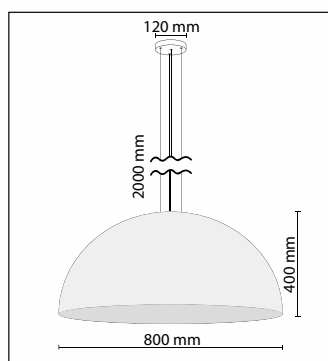

■ Art No:
Emisfero 600

■ Outer Diameter:
600mm

■ Height:
300mm

■ Socket:
e27 Porcelain

■ Suspension:
3 Adjustable steelcables
2000mm and Electrical cord

■ Art No:
Emisfero 1000

■ Outer Diameter:
1000mm

■ Height:
500mm

■ Socket:
e27 Porcelain

■ Suspension:
3 Adjustable steelcables
2000mm and Electrical cord

■ Art No:
Emisfero 1200

■ Outer Diameter:
1200mm

■ Height:
600mm

■ Socket:
e27 Porcelain

■ Suspension:
3 Adjustable steelcables
2000mm and Electrical cord

■ Art No:
Emisfero 1400

■ Outer Diameter:
1400mm

■ Height:
700mm

■ Socket:
e27 Porcelain

■ Suspension:
3 Adjustable steelcables
2000mm and Electrical cord

Product Specifications

■ Art No:
Emisfero 700

■ Outer Diameter:
700mm

■ Height:
350mm

■ Socket:
e27 Porcelain

■ Suspension:
3 Adjustable steelcables
2000mm and Electrical cord

■ Art No:
Emisfero 800

■ Outer Diameter:
800mm

■ Height:
400mm

■ Socket:
e27 Porcelain

■ Suspension:
3 Adjustable steelcables
2000mm and Electrical cord