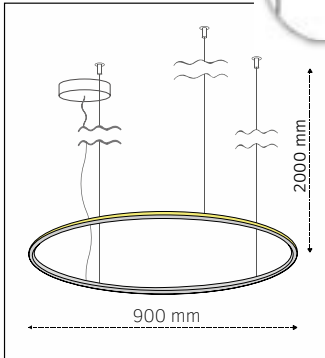

Product Specifications

Zero Y (Outward Lighting)

■ Model:
ZEROY900

■ Outer Diameter:
900mm

■ Height:
18mm

■ LED Power:
27W

■ Luminous Flux:
2.115lm

■ Color Temperature:
2700K
3000K
4000K

TUNABLE WHITE
RGB

■ CRI:
90+

■ Build in LED Driver:
Meanwell

■ Dimmable:
On request
DALI, TRIAC
LA LINIA DIMMING

■ Material:
Aluminium / Acrylic

■ Model:
ZEROY1000