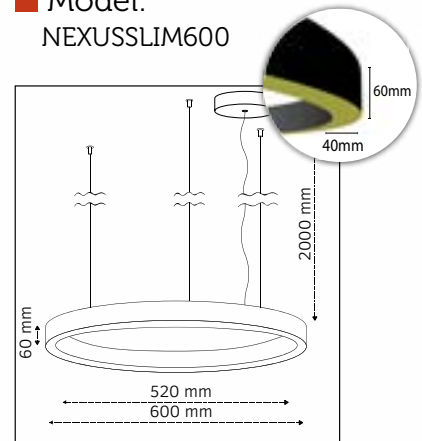

■ Outer Diameter:
500mm

■ Inner Diameter:
420mm

■ Height:
60mm

■ LED Power:
20W

■ Luminous Flux:
2.700lm

■ Color Temperature:
2700K, 3000K, 4000K,
TUNABLE WHITE, RGB

■ CRI:
90+

■ Build in LED Driver:
Meanwell

■ Dimmable:
On request
DALI, TRIAC
LA LINIA DIMMING

■ Material:
Aluminium / Acrylic

■ Model:
NEXUSSLIM600