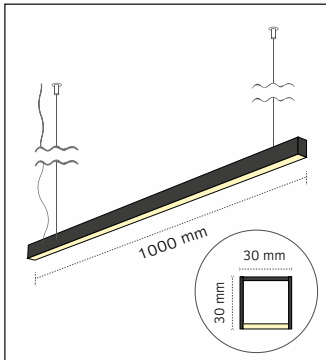

■ Length:
1000mm

■ Width / Height:
30mm / 30mm

■ LED Power:
12W

■ Luminous Flux:
1.620lm

■ Color Temperature:
2700K
3000K
4000K

TUNABLE WHITE
RGB

■ CRI:
90+

■ Build in LED Driver:
Meanwell