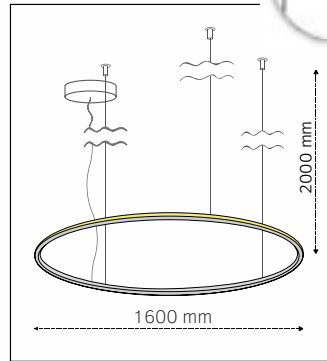

■ Outer Diameter:
1600mm

■ Height:
18mm

■ LED Power:
50W

■ Luminous Flux:
4.000lm

■ Color Temperature:
2700K
3000K
4000K

TUNABLE WHITE
RGB

■ CRI:
90+

■ Build in LED Driver:
Meanwell

■ Dimmable:
On request
DALI, TRIAC
LA LINIA DIMMING

■ Material:
Aluminium / Acrylic

■ Model:
ZEROY2000