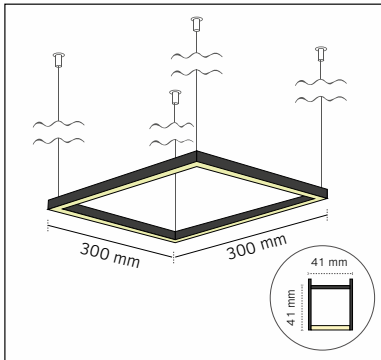

LA LINIA LIGHTING

Nexus Square (Aluminum Series)

Product Specifications

Nexus Square

■ Model:
NEXUSSQ300x3004141

■ Outer Size:
300x300mm

■ Width / Height:
41mm / 41mm

■ LED Power:
14W