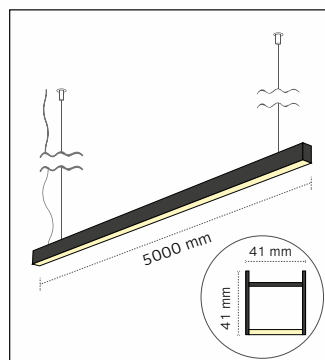

■ Length:
5000mm

■ Width / Height:
41mm / 41mm

■ LED Power:
60W

■ Luminous Flux:
8.100lm

■ Color Temperature:
2700K
3000K
4000K

TUNABLE WHITE
RGB

■ CRI:
90+

■ Build in LED Driver:
Meanwell

■ Dimmable:
On request
DALI, TRIAC
LA LINIA DIMMING

■ Material:
Aluminium / Acrylic