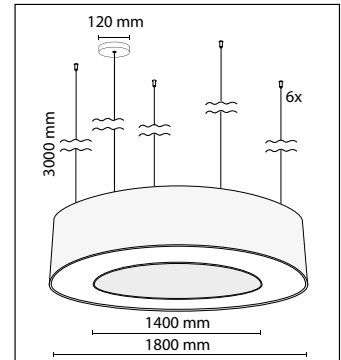

■ Outer - Inner Diameter:
1800mm - 1400mm

■ Available Heights:
200mm   250mm
300mm   400mm
500mm

■ Cables:
6x Steel

■ LED Power:
96W

■ Luminous Flux:
14.000lm

■ Color Temperature:
2700K, 3000K, 4000K

■ CRI:
90+

■ MacAdams (SDCM):
< 3

■ Build in LED Driver:
Meanwell

■ Dimmable:
TRIAC

■ Top Plate:
ALU WHITE

■ Base Plate:
Opal Textile/PVC