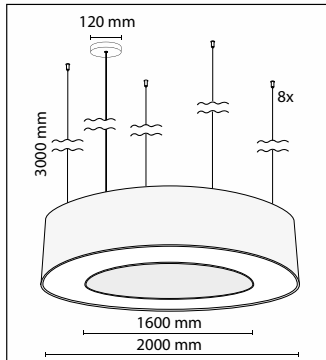

Ring of Light Pro

■ Model:
ROL Pro 20001600

■ Outer - Inner Diameter:
2000mm - 1600mm

■ Available Heights:
200mm   250mm
300mm   400mm
500mm

■ Cables:
8x Steel

■ LED Power:
120W

■ Luminous Flux:
17.500lm

■ Color Temperature:
2700K, 3000K, 4000K

■ CRI:
90+

■ MacAdams (SDCM):
< 3

■ Build in LED Driver:
Meanwell

■ Dimmable:
TRIAC

■ Top Plate:
ALU WHITE

■ Base Plate:
Opal Textile/PVC

■ Model:
ROL Pro 23001900