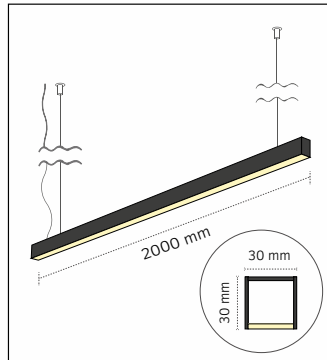

■ Length:
2000mm

■ Width / Height:
30mm / 30mm

■ LED Power:
24W

■ Luminous Flux:
3.240lm

■ Color Temperature:
2700K
3000K
4000K

TUNABLE WHITE
RGB

■ CRI:
90+

■ Build in LED Driver:
Meanwell

■ Dimmable:
On request
DALI, TRIAC
LA LINIA DIMMING

■ Material:
Aluminium / Acrylic

■ Model:
NEXUSBEAM30003030