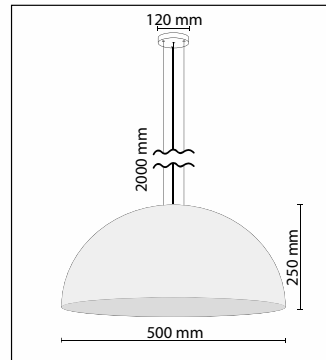

Product Specifications

■ Art No:
ROL40030080

■ Outer Diameter:
400mm

■ Inner Diameter:
300mm

■ Height:
80mm

■ LED Power:
15W

■ Luminous Flux:
2.025lm

■ Color Temperature:
2700K
3000K
4000K
TUNABLE WHITE
RGB

You determine the atmosphere, we'll work on the rest.

Production Process

Production Process

Product Specifications

■ Art No:
Emisfero 400

■ Outer Diameter:
400mm

■ Height:
200mm

■ Socket:
e27 Porcelain

■ Suspension:
3 Adjustable steelcables
2000mm and Electrical cord

■ Art No:
Emisfero 500

■ Outer Diameter:
500mm

■ Height:
250mm

■ Socket:
e27 Porcelain

■ Suspension:
3 Adjustable steelcables
2000mm and Electrical cord

■ Art No:
Emisfero 600

■ Outer Diameter:
600mm

■ Height:
300mm

■ Socket:
e27 Porcelain

■ Suspension:
3 Adjustable steelcables
2000mm and Electrical cord

■ Art No:
Emisfero 1000

■ Outer Diameter:
1000mm

■ Height:
500mm