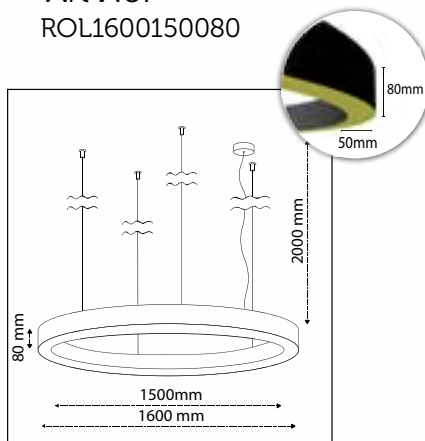

Product Specifications

■ Art No:
ROL40030080

■ Outer Diameter:
400mm

■ Inner Diameter:
300mm

■ Height:
80mm

■ LED Power:
15W

■ Luminous Flux:
2.025lm

■ Color Temperature:
2700K
3000K
4000K
TUNABLE WHITE
RGB

Projects

Projects

Product Specifications

■ Art No:
ROL70060080

■ Outer Diameter:
700mm

■ Inner Diameter:
600mm

■ Height:
80mm

■ LED Power:
31W

Outer Diameter:
1600mm

Inner Diameter:
1500mm

Height:
80mm

LED Power:
70W

Luminous Flux:
9.450lm

Color Temperature:
2700K
3000K
4000K
TUNABLE WHITE
RGB

CRI:
90+

Build in LED Driver:
Meanwell