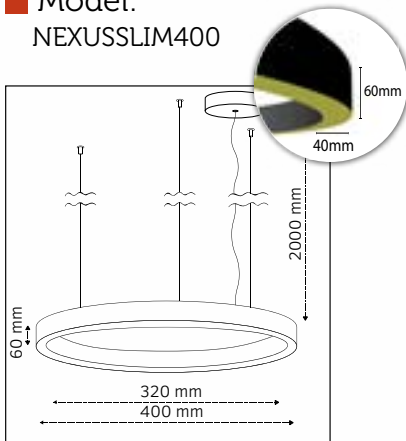

LA LINIA LIGHTING

Nexus Slim (Aluminum Series)

Nexus Slim

Nexus Slim

Product Specifications

Nexus Slim

■ Model:
NEXUSSLIM400

■ Outer Diameter:
400mm