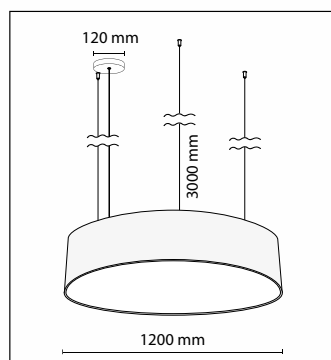

Cylinder

■ Model:
Cylinder 1200

■ Outer Diameter:
1200mm

■ Available Heights:
150mm 200mm
250mm 300mm
400mm 500mm

■ Cables:
3x Steel

■ LED Power:
84W

■ Luminous Flux:
12.000lm

■ Color Temperature:
2700K, 3000K, 4000K

■ CRI:
90+

■ MacAdams (SDCM):
< 3

■ Build in LED Driver:
Meanwell

■ Dimmable:
TRIAC

■ Top Plate:
ALU WHITE

■ Base Plate:
Opal Textile/PVC

■ Model:
Cylinder 1400