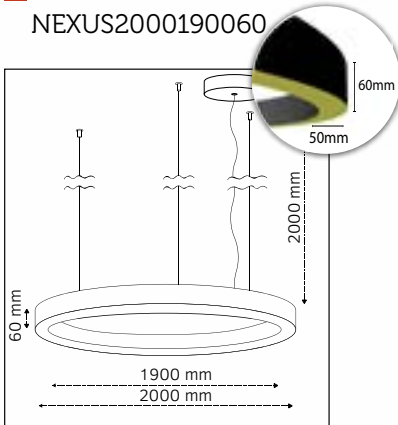

■ Model:
NEXUS1800170060

■ Outer Diameter:
1800mm

■ Inner Diameter:
1700mm

■ Height:
60mm

■ LED Power:
80W

■ Luminous Flux:
10.800lm

■ Color Temperature:
2700K, 3000K, 4000K,
TUNABLE WHITE, RGB

■ CRI:
90+

■ Build in LED Driver:
Meanwell

■ Dimmable:
On request
DALI, TRIAC
LA LINIA DIMMING

■ Material:
Aluminium / Acrylic

Product Specifications

Nexus

■ Model:
NEXUS2000190060

■ Outer Diameter:
2000mm

■ Inner Diameter:
1900mm