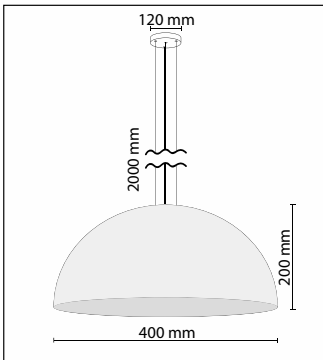

You determine the atmosphere, we'll work on the rest.

Production Process

Production Process

Product Specifications

■ Art No:
Emisfero 400

■ Outer Diameter:
400mm

■ Height:
200mm

■ Socket:
e27 Porcelain

■ Suspension:
3 Adjustable steelcables
2000mm and Electrical cord

■ Art No:
Emisfero 500

■ Outer Diameter:
500mm

■ Height:
250mm

■ Socket:
e27 Porcelain

■ Suspension:
3 Adjustable steelcables
2000mm and Electrical cord

■ Art No:
Emisfero 600

■ Outer Diameter:
600mm

■ Height:
300mm

■ Socket:
e27 Porcelain

■ Suspension:
3 Adjustable steelcables
2000mm and Electrical cord

■ Art No:
Emisfero 1000

■ Outer Diameter:
1000mm

■ Height:
500mm