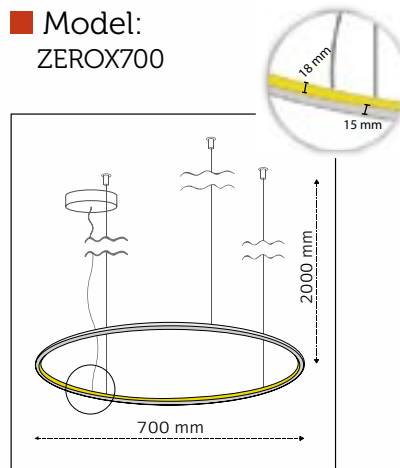

■ Outer Diameter:
600mm

■ Height:
18mm

■ LED Power:
18W

■ Luminous Flux:
1.410lm

■ Color Temperature:
2700K
3000K
4000K

TUNABLE WHITE
RGB

■ CRI:
90+

■ Build in LED Driver:
Meanwell

■ Dimmable:
On request
DALI, TRIAC
LA LINIA DIMMING

■ Material:
Aluminium / Acrylic

■ Model:
ZEROX700