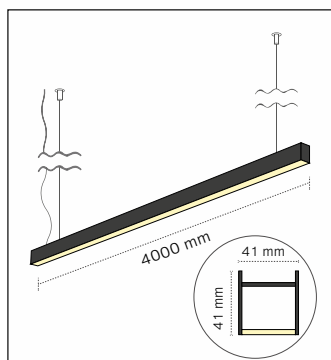

■ Build in LED Driver:
Meanwell

■ Dimmable:
On request
DALI, TRIAC
LA LINIA DIMMING

■ Material:
Aluminium / Acrylic

Product Specifications

Nexus Beam 41x41

■ Model:
NEXUSBEAM40004141

■ Length:
4000mm

■ Width / Height:
41mm / 41mm