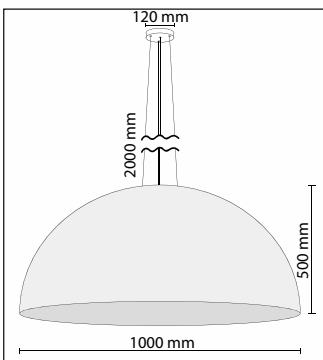

You determine the atmosphere, we'll work on the rest.

Production Process

Production Process

Product Specifications

■ Art No:
Emisfero 400

■ Outer Diameter:
400mm

■ Height:
200mm

■ Socket:
e27 Porcelain

■ Art No:
Emisfero 600

■ Outer Diameter:
600mm

■ Height:
300mm

■ Socket:
e27 Porcelain

■ Suspension:
3 Adjustable steelcables
2000mm and Electrical cord

■ Art No:
Emisfero 1000

■ Outer Diameter:
1000mm

■ Height:
500mm

■ Socket:
e27 Porcelain

■ Suspension:
3 Adjustable steelcables
2000mm and Electrical cord

■ Art No:
Emisfero 1200

■ Outer Diameter:
1200mm

■ Height:
600mm

■ Socket:
e27 Porcelain

■ Suspension:
3 Adjustable steelcables
2000mm and Electrical cord

■ Art No:
Emisfero 1400

■ Outer Diameter:
1400mm

■ Height:
700mm

■ Socket:
e27 Porcelain

■ Suspension:
3 Adjustable steelcables
2000mm and Electrical cord

Product Specifications

■ Art No:
Emisfero 700

■ Outer Diameter:
700mm