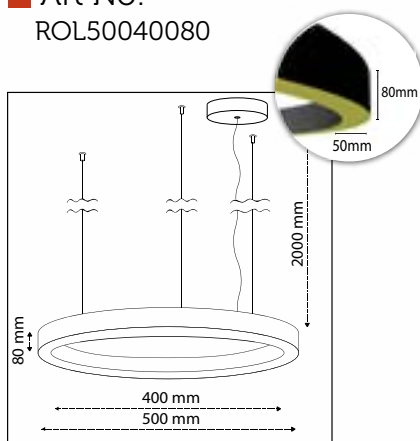

■ Outer Diameter:
400mm

■ Inner Diameter:
300mm

■ Height:
80mm

■ LED Power:
15W

■ Luminous Flux:
2.025lm

■ Color Temperature:
2700K
3000K
4000K
TUNABLE WHITE
RGB

■ CRI:
90+

■ Build in LED Driver:
Meanwell

■ Dimmable:
On request
DALI, TRIAC
LA LINIA DIMMING

■ Art No:
ROL50040080