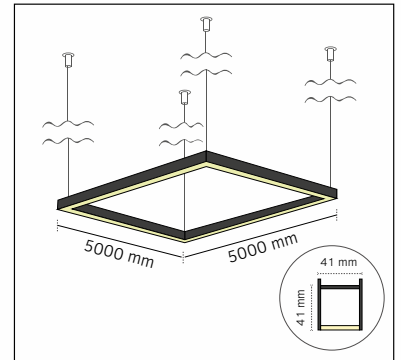

■ Material:
Aluminium / Acrylic

■ Model:
NEXUSSQ5000x50004141

■ Outer Size:
5000x5000mm

■ Width / Height:
41mm / 41mm

■ LED Power:
240W

■ Luminous Flux:
32.400lm

■ Color Temperature:
2700K
3000K
4000K

TUNABLE WHITE
RGB