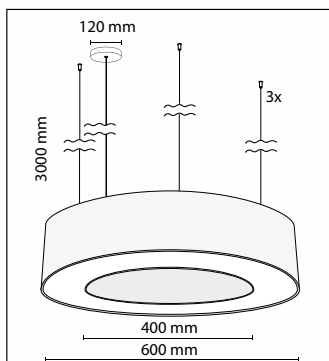

Ring of Light Pro

■ Model:
ROL Pro 600400

■ Outer - Inner Diameter:
600mm - 400mm

■ Available Heights:
150mm   200mm
250mm   300mm

■ Cables:
3x Steel

■ LED Power:
18,4W

■ Luminous Flux:
2.700lm

■ Color Temperature:
2700K, 3000K, 4000K

■ CRI:
90+

■ MacAdams (SDCM):
< 3

■ Build in LED Driver:
Meanwell

■ Dimmable:
TRIAC

■ Top Plate:
ALU WHITE

■ Base Plate:
Opal Textile/PVC

■ Model:
ROL Pro 800500