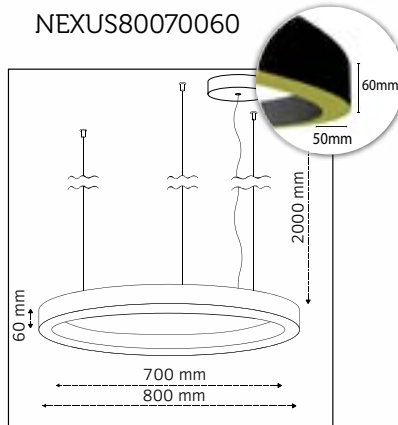

■ Model:
NEXUS60050060

■ Outer Diameter:
600mm

■ Inner Diameter:
500mm

■ Height:
60mm

■ LED Power:
26W

■ Luminous Flux:
3.510lm

■ Color Temperature:
2700K, 3000K, 4000K,
TUNABLE WHITE, RGB

■ CRI:
90+

■ Height:
60mm

■ LED Power:
31W

■ Luminous Flux:
4.185lm

■ Color Temperature:
2700K, 3000K, 4000K,
TUNABLE WHITE, RGB

■ CRI:
90+

■ Build in LED Driver:
Meanwell

■ Dimmable:
On request
DALI, TRIAC
LA LINIA DIMMING

■ Material:
Aluminium / Acrylic

■ Model:
NEXUS80070060

■ Outer Diameter:
800mm

■ Inner Diameter:
700mm

■ Height:
60mm

■ LED Power:
35W

■ Luminous Flux:
4.725lm

■ Color Temperature:
2700K, 3000K, 4000K,
TUNABLE WHITE, RGB

Product Specifications

Nexus

■ Model:
NEXUS100090060

■ Outer Diameter:
1000mm

■ Inner Diameter:
900mm

■ Height:
60mm

■ LED Power:
44W

■ Luminous Flux:
5.940lm