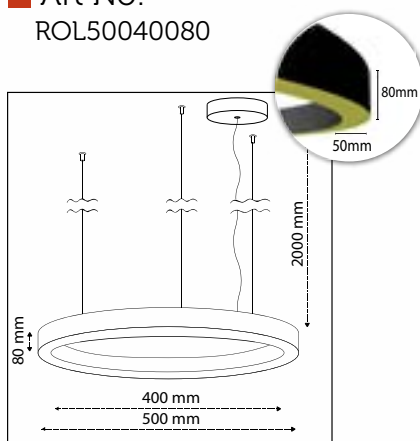

Product Specifications

- **Toppanel:**
Composite light weight aluminium
- **Diffusor:**
Satin White acrylic specialized for LED
- **Outside and Inside:**
La Lina Luxury Dual Satin © composite material,
containing PVC, Polyester and Cotton
- **Suspension:**
Galvanised steel with high grade cable holders
- **Ceilingcanopy:**
Steel coated white or black

Product Specifications

■ Art No:
ROL40030080

■ Outer Diameter:
400mm

■ Inner Diameter:
300mm

■ Height:
80mm

■ LED Power:
15W

■ Luminous Flux:
2.025lm

■ Color Temperature:
2700K
3000K
4000K
TUNABLE WHITE
RGB

■ CRI:
90+

■ Build in LED Driver:
Meanwell

■ Dimmable:
On request
DALI, TRIAC
LA LINIA DIMMING

■ Art No:
ROL50040080

■ Outer Diameter:
500mm

■ Inner Diameter:
400mm

■ Height:
80mm

■ LED Power:
20W

Projects

Projects

Product Specifications

■ Art No:
ROL70060080

■ Outer Diameter:
700mm

■ Inner Diameter:
600mm

■ Height:
80mm

■ LED Power:
31W