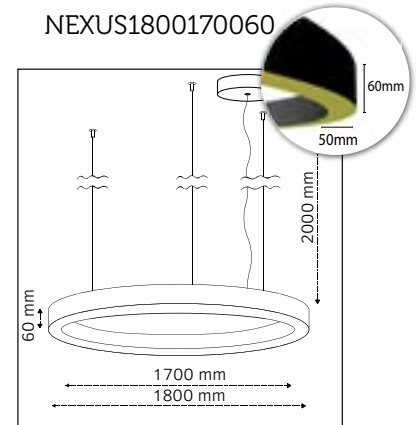

■ Outer Diameter:
1200mm

■ Inner Diameter:
1100mm

■ Height:
60mm

■ LED Power:
53W

■ Luminous Flux:
7.155lm

■ Color Temperature:
2700K, 3000K, 4000K,
TUNABLE WHITE, RGB

■ CRI:
90+

■ Build in LED Driver:
Meanwell

Nexus

■ Model:
NEXUS1500140060

■ Outer Diameter:
1500mm

■ Inner Diameter:
1400mm

■ Height:
60mm

■ LED Power:
66W

■ Luminous Flux:
8.910lm

■ Color Temperature:
2700K, 3000K, 4000K,
TUNABLE WHITE, RGB

■ Model:
NEXUS1800170060

■ Outer Diameter:
1800mm

■ Inner Diameter:
1700mm

■ Height:
60mm

■ LED Power:
80W

■ Luminous Flux:
10.800lm

■ Color Temperature:
2700K, 3000K, 4000K,
TUNABLE WHITE, RGB

■ CRI:
90+