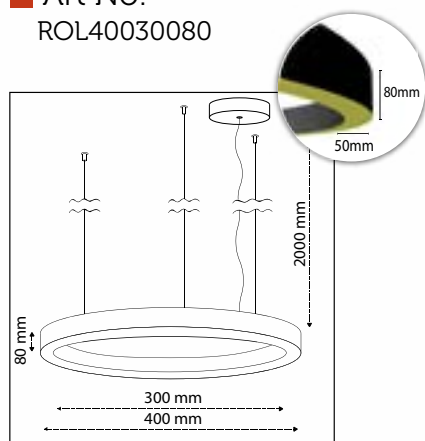

Product Specifications

- **Toppanel:**
Composite light weight aluminium
- **Diffusor:**
Satin White acrylic specialized for LED
- **Outside and Inside:**
La Lina Luxury Dual Satin © composite material,
containing PVC, Polyester and Cotton
- **Suspension:**
Galvanised steel with high grade cable holders
- **Ceilingcanopy:**
Steel coated white or black

Product Specifications

■ Art No:
ROL40030080

■ Outer Diameter:
400mm

■ Inner Diameter:
300mm

■ Height:
80mm

■ LED Power:
15W

■ Luminous Flux:
2.025lm

■ Color Temperature:
2700K
3000K
4000K
TUNABLE WHITE
RGB

Projects

Projects

Product Specifications

■ Art No:
ROL70060080

■ Outer Diameter:
700mm

■ Inner Diameter:
600mm

■ Height:
80mm

■ LED Power:
31W