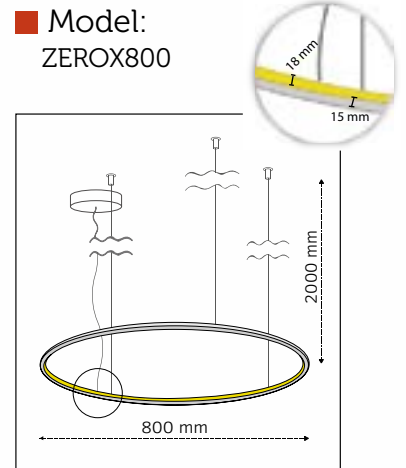

■ Outer Diameter:
700mm

■ Height:
18mm

■ LED Power:
21W

■ Luminous Flux:
1.640lm

■ Color Temperature:
2700K
3000K
4000K

TUNABLE WHITE
RGB

■ CRI:
90+

■ Build in LED Driver:
Meanwell

■ Dimmable:
On request
DALI, TRIAC
LA LINIA DIMMING

■ Material:
Aluminium / Acrylic

■ Model:
ZEROX800