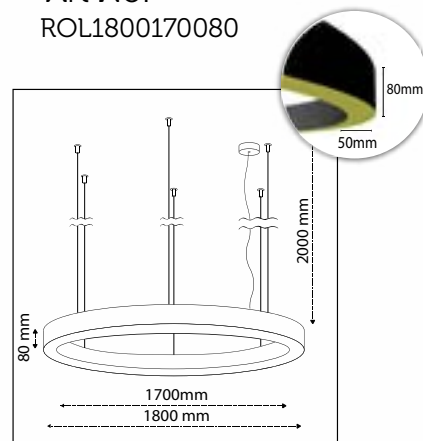

Product Specifications

■ Art No:
ROL40030080

■ Outer Diameter:
400mm

■ Inner Diameter:
300mm

■ Height:
80mm

■ LED Power:
15W

■ Luminous Flux:
2.025lm

■ Color Temperature:
2700K
3000K
4000K
TUNABLE WHITE
RGB

Projects

Projects

Product Specifications

■ Art No:
ROL70060080

■ Outer Diameter:
700mm

■ Inner Diameter:
600mm

■ Height:
80mm

■ LED Power:
31W

■ Art No:
ROL1400130080

■ Outer Diameter:
1400mm

■ Inner Diameter:
1300mm

■ Height:
80mm

■ LED Power:
62W

■ Luminous Flux:
8.370lm

■ Color Temperature:
2700K
3000K
4000K
TUNABLE WHITE
RGB

■ CRI:
90+

Outer Diameter:
1500mm

Inner Diameter:
1400mm

Height:
80mm

LED Power:
66W

Luminous Flux:
8.910lm

Color Temperature:
2700K
3000K
4000K
TUNABLE WHITE
RGB

CRI:
90+

Build in LED Driver:
Meanwell