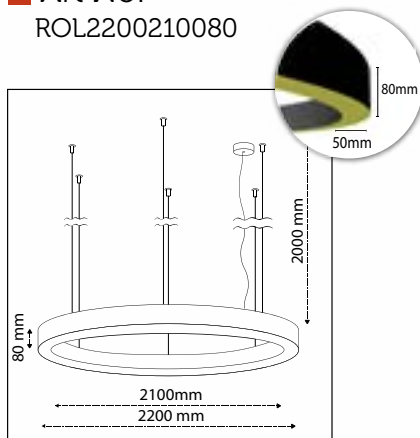

Product Specifications

■ Art No:
ROL40030080

■ Outer Diameter:
400mm

■ Inner Diameter:
300mm

■ Height:
80mm

■ LED Power:
15W

■ Luminous Flux:
2.025lm

■ Color Temperature:
2700K
3000K
4000K
TUNABLE WHITE
RGB

Projects

Projects

Product Specifications

■ Art No:
ROL70060080

■ Outer Diameter:
700mm

■ Inner Diameter:
600mm

■ Height:
80mm

■ LED Power:
31W

Outer Diameter:
1500mm

Inner Diameter:
1400mm

Height:
80mm

LED Power:
66W

Luminous Flux:
8.910lm

Color Temperature:
2700K
3000K
4000K
TUNABLE WHITE
RGB

CRI:
90+

Build in LED Driver:
Meanwell

■ Outer Diameter:
2200mm

■ Inner Diameter:
2100mm

■ Height:
80mm

■ LED Power:
99W

■ Luminous Flux:
13.365lm

■ Color Temperature:
2700K
3000K
4000K
TUNABLE WHITE
RGB

■ CRI:
90+

■ Build in LED Driver:
Meanwell