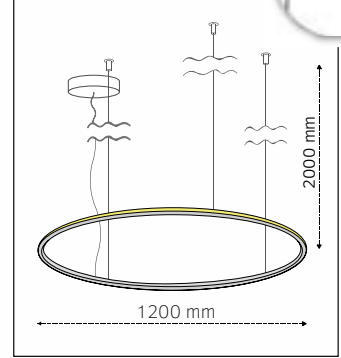

Outer Diameter:
1200mm

Height:
18mm

LED Power:
36W

Luminous Flux:
2.825lm

Color Temperature:
2700K
3000K
4000K

TUNABLE WHITE
RGB

CRI:
90+

Build in LED Driver:
Meanwell

Dimmable:
On request
DALI, TRIAC
LA LINIA DIMMING

Material:
Aluminium / Acrylic