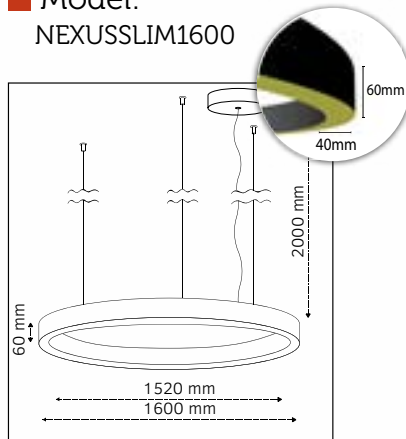

■ Outer Diameter:
1500mm

■ Inner Diameter:
1420mm

■ Height:
60mm

■ LED Power:
66W

■ Luminous Flux:
8.910lm

■ Color Temperature:
2700K, 3000K, 4000K,
TUNABLE WHITE, RGB

■ CRI:
90+

■ Build in LED Driver:
Meanwell

■ Dimmable:
On request
DALI, TRIAC
LA LINIA DIMMING

■ Material:
Aluminium / Acrylic

■ Model:
NEXUSSLIM1600

■ Outer Diameter:
1600mm

■ Inner Diameter:
1520mm

■ Height:
60mm

■ LED Power:
70W

■ Luminous Flux:
9.450lm

■ Outer Diameter:
1800mm

■ Inner Diameter:
1720mm

■ Height:
60mm

■ LED Power:
80W

■ Luminous Flux:
10.800lm

■ Color Temperature:
2700K, 3000K, 4000K,
TUNABLE WHITE, RGB

■ CRI:
90+

■ Build in LED Driver:
Meanwell