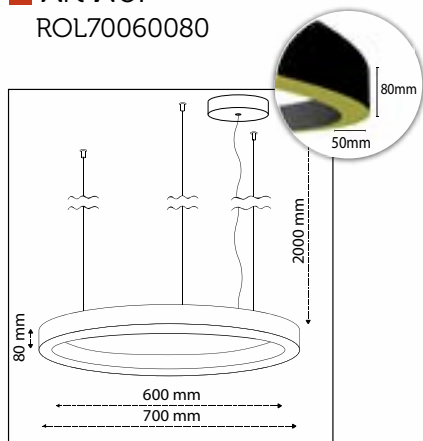

Product Specifications

■ Art No:
ROL40030080

■ Outer Diameter:
400mm

■ Inner Diameter:
300mm

■ Height:
80mm

■ LED Power:
15W

■ Luminous Flux:
2.025lm

■ Color Temperature:
2700K
3000K
4000K
TUNABLE WHITE
RGB

■ Inner Diameter:
500mm

■ Height:
80mm

■ LED Power:
26W

■ Luminous Flux:
3.510lm

■ Color Temperature:
2700K
3000K
4000K
TUNABLE WHITE
RGB

■ CRI:
90+

■ Build in LED Driver:
Meanwell

■ Dimmable:
On request
DALI, TRIAC
LA LINIA DIMMING

Projects

Projects

Product Specifications

■ Art No:
ROL70060080

■ Outer Diameter:
700mm

■ Inner Diameter:
600mm

■ Height:
80mm

■ LED Power:
31W

■ Art No:
ROL90080080

■ Outer Diameter:
900mm

■ Inner Diameter:
800mm

■ Height:
80mm

■ LED Power:
40W

■ Luminous Flux:
5.400lm

■ Color Temperature:
2700K
3000K
4000K
TUNABLE WHITE
RGB

■ CRI:
90+