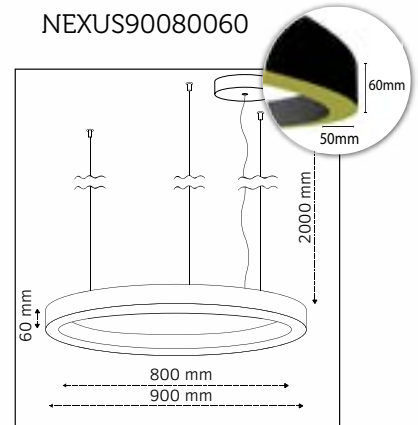

■ Outer Diameter:
800mm

■ Inner Diameter:
700mm

■ Height:
60mm

■ LED Power:
35W

■ Luminous Flux:
4.725lm

■ Color Temperature:
2700K, 3000K, 4000K,
TUNABLE WHITE, RGB

■ CRI:
90+

■ Build in LED Driver:
Meanwell

■ Dimmable:
On request
DALI, TRIAC
LA LINIA DIMMING

■ Material:
Aluminium / Acrylic

■ Model:
NEXUS90080060