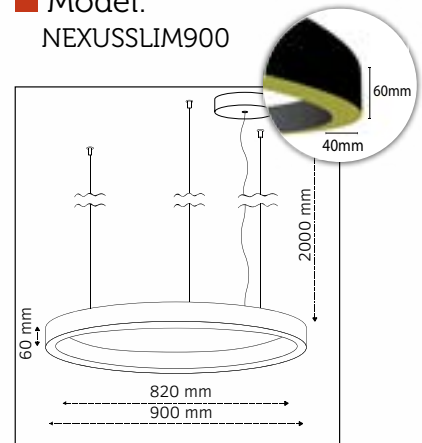

Product Specifications

Nexus Slim

■ Model:
NEXUSSLIM700

■ Outer Diameter:
700mm

■ Inner Diameter:
620mm

■ Height:
60mm

■ LED Power:
31W

■ Luminous Flux:
4.185lm

■ Outer Diameter:
800mm

■ Inner Diameter:
720mm

■ Height:
60mm

■ LED Power:
35W

■ Luminous Flux:
4.725lm

■ Color Temperature:
2700K, 3000K, 4000K,
TUNABLE WHITE, RGB

■ CRI:
90+

■ Build in LED Driver:
Meanwell

■ Dimmable:
On request
DALI, TRIAC
LA LINIA DIMMING

■ Material:
Aluminium / Acrylic

■ Model:
NEXUSSLIM900

■ Outer Diameter:
900mm

■ Inner Diameter:
820mm

■ Height:
60mm

■ LED Power:
40W

■ Luminous Flux:
5.500lm