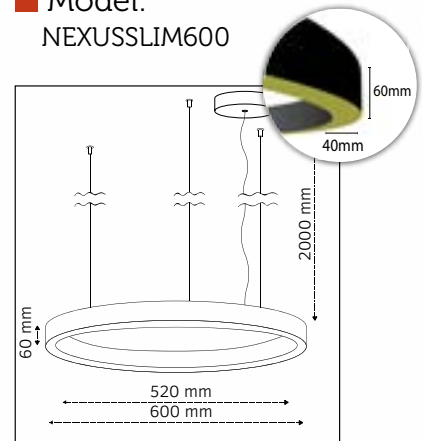

■ Material:
Aluminium / Acrylic

■ Model:
NEXUSSLIM500

■ Outer Diameter:
500mm

■ Inner Diameter:
420mm

■ Height:
60mm

■ LED Power:
20W

■ Luminous Flux:
2.700lm

■ Color Temperature:
2700K, 3000K, 4000K,
TUNABLE WHITE, RGB

■ CRI:
90+

■ Build in LED Driver:
Meanwell

■ Dimmable:
On request
DALI, TRIAC
LA LINIA DIMMING

■ Material:
Aluminium / Acrylic

■ Model:
NEXUSSLIM600

■ Outer Diameter:
600mm

■ Inner Diameter:
520mm

■ Height:
60mm