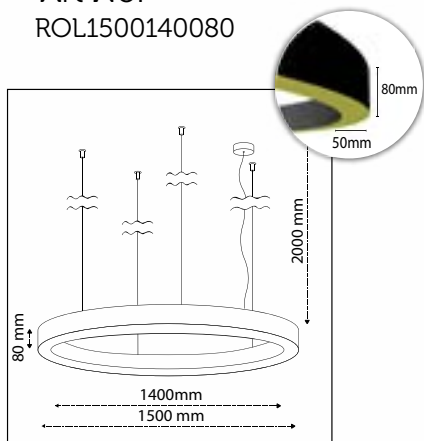

Product Specifications

Art No:
ROL1500140080