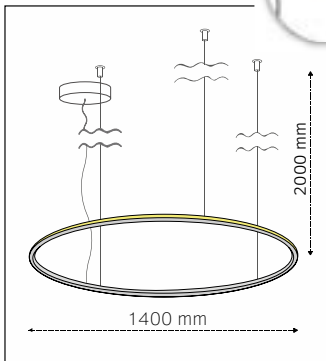

■ Model:
ZEROY1400

■ Outer Diameter:
1400mm

■ Height:
18mm

■ LED Power:
44W

■ Luminous Flux:
3.520lm

■ Color Temperature:
2700K
3000K
4000K

TUNABLE WHITE
RGB

■ CRI:
90+