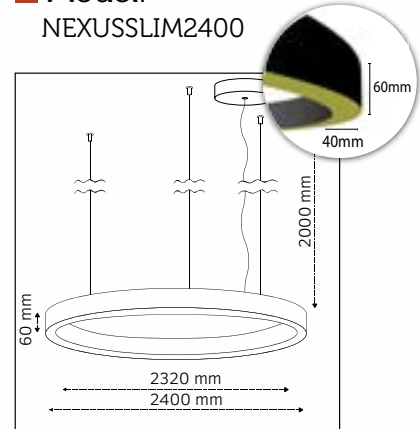

■ Outer Diameter:
2200mm

■ Inner Diameter:
2120mm

■ Height:
60mm

■ LED Power:
100W

■ Luminous Flux:
13.365lm

■ Color Temperature:
2700K, 3000K, 4000K,
TUNABLE WHITE, RGB

■ CRI:
90+

■ Build in LED Driver:
Meanwell

■ Dimmable:
On request
DALI, TRIAC
LA LINIA DIMMING

■ Material:
Aluminium / Acrylic

■ Model:
NEXUSSLIM2400