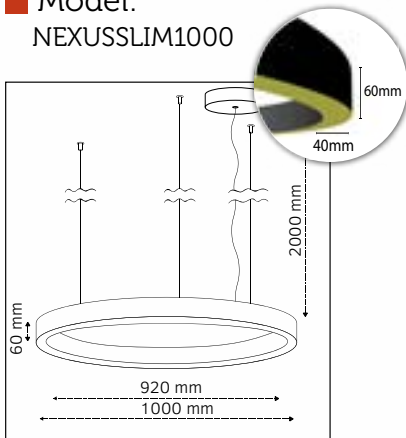

■ Outer Diameter:
800mm

■ Inner Diameter:
720mm

■ Height:
60mm

■ LED Power:
35W

■ Luminous Flux:
4.725lm

■ Color Temperature:
2700K, 3000K, 4000K,
TUNABLE WHITE, RGB

■ CRI:
90+

■ Build in LED Driver:
Meanwell

Nexus Slim

■ Model:
NEXUSSLIM1000

■ Outer Diameter:
1000mm

■ Inner Diameter:
920mm

■ Height:
60mm

■ LED Power:
44W

■ Luminous Flux:
5.940lm

■ Color Temperature:
2700K, 3000K, 4000K,
TUNABLE WHITE, RGB