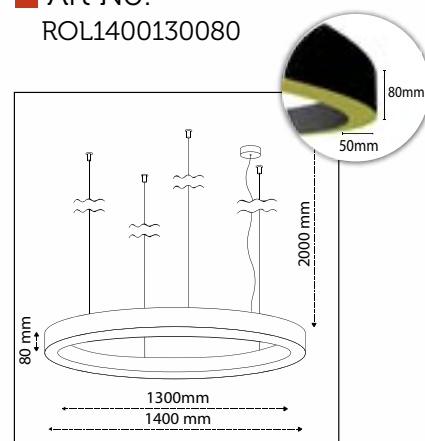

Product Specifications

■ Art No:
ROL40030080

■ Outer Diameter:
400mm

■ Inner Diameter:
300mm

■ Height:
80mm

■ LED Power:
15W

■ Luminous Flux:
2.025lm

■ Color Temperature:
2700K
3000K
4000K
TUNABLE WHITE
RGB

Projects

Projects

Product Specifications

■ Art No:
ROL70060080

■ Outer Diameter:
700mm

■ Inner Diameter:
600mm

■ Height:
80mm

■ LED Power:
31W

■ Inner Diameter:
1100mm

■ Height:
80mm

■ LED Power:
53W

■ Luminous Flux:
7.155lm

■ Color Temperature:
2700K
3000K
4000K
TUNABLE WHITE
RGB

■ CRI:
90+

■ Build in LED Driver:
Meanwell

■ Dimmable:
On request
DALI, TRIAC
LA LINIA DIMMING

■ Art No:
ROL1400130080

■ Outer Diameter:
1400mm

■ Inner Diameter:
1300mm

■ Height:
80mm

■ LED Power:
62W

■ Luminous Flux:
8.370lm

■ Color Temperature:
2700K
3000K
4000K
TUNABLE WHITE
RGB

■ CRI:
90+