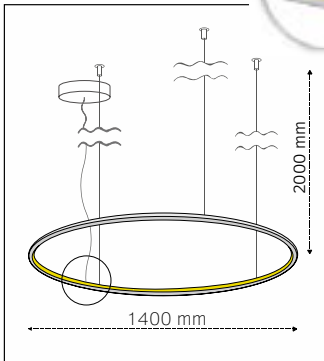

■ Build in LED Driver:
Meanwell

■ Dimmable:
On request
DALI, TRIAC
LA LINIA DIMMING

■ Material:
Aluminium / Acrylic

Product Specifications

Zero X (Inward Lighting)

■ Model:
ZEROX1400

■ Outer Diameter:
1400mm