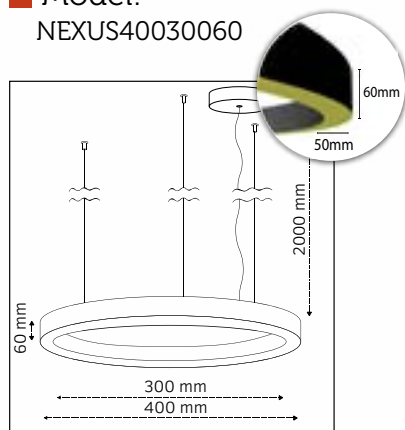

Projects

Projects

Product Specifications

■ Art No:
ROL70060080

■ Outer Diameter:
700mm

■ Inner Diameter:
600mm

■ Height:
80mm

■ LED Power:
31W

■ Model:
NEXUS40030060

■ Outer Diameter:
400mm

■ Inner Diameter:
300mm

■ Height:
60mm

■ LED Power:
15W

■ Luminous Flux:
2.025lm

■ Color Temperature:
2700K, 3000K, 4000K,
TUNABLE WHITE, RGB

■ CRI:
90+