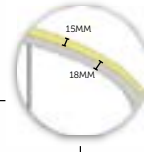

Outer Diameter:
1000mm

Height:
18mm

LED Power:
30W

Luminous Flux:
2.355lm

Color Temperature:
2700K
3000K
4000K

TUNABLE WHITE
RGB

CRI:
90+

Build in LED Driver:
Meanwell

Dimmable:
On request
DALI, TRIAC
LA LINIA DIMMING

Material:
Aluminium / Acrylic

Model:
ZEROY1200