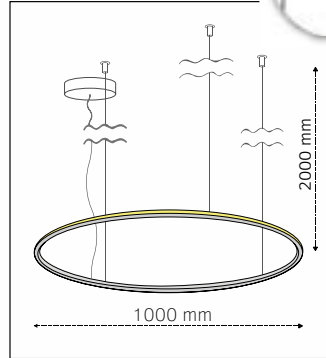

Outer Diameter:
1000mm

Height:
18mm

LED Power:
30W

Luminous Flux:
2.355lm

Color Temperature:
2700K
3000K
4000K

TUNABLE WHITE
RGB

CRI:
90+

Build in LED Driver:
Meanwell

Dimmable:
On request
DALI, TRIAC
LA LINIA DIMMING

Material:
Aluminium / Acrylic

Model:
ZEROY1200