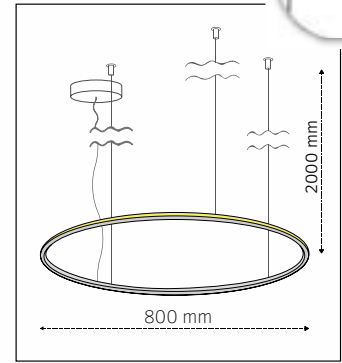

■ Outer Diameter:
800mm

■ Height:
18mm

■ LED Power:
24W

■ Luminous Flux:
1.880lm

■ Color Temperature:
2700K
3000K
4000K

TUNABLE WHITE
RGB

■ CRI:
90+

■ Build in LED Driver:
Meanwell

■ Dimmable:
On request
DALI, TRIAC
LA LINIA DIMMING

■ Material:
Aluminium / Acrylic