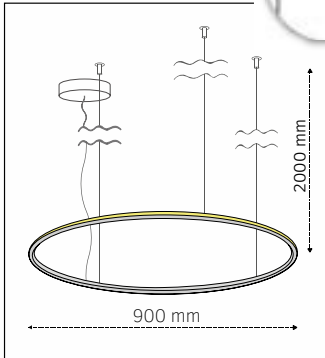

■ Build in LED Driver:
Meanwell

■ Dimmable:
On request
DALI, TRIAC
LA LINIA DIMMING

■ Material:
Aluminium / Acrylic

Product Specifications

Zero Y (Outward Lighting)

Model:
ZEROY900

Outer Diameter:
900mm

Height:
18mm