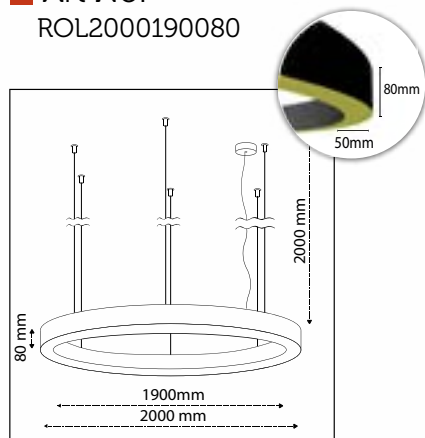

Projects

Projects

Product Specifications

■ Art No:
ROL70060080

■ Outer Diameter:
700mm

■ Inner Diameter:
600mm

■ Height:
80mm

■ LED Power:
31W

Outer Diameter:
1500mm

Inner Diameter:
1400mm

Height:
80mm

LED Power:
66W

Luminous Flux:
8.910lm

Color Temperature:
2700K
3000K
4000K
TUNABLE WHITE
RGB

CRI:
90+

Build in LED Driver:
Meanwell

CRI:
90+

Build in LED Driver:
Meanwell

Dimmable:
On request
DALI, TRIAC
LA LINIA DIMMING

Product Specifications

■ Art No:
ROL2000190080

■ Outer Diameter:
2000mm

■ Inner Diameter:
1900mm

■ Height:
80mm

■ Outer Diameter:
2200mm

■ Inner Diameter:
2100mm

■ Height:
80mm

■ LED Power:
99W

■ Luminous Flux:
13.365lm

■ Color Temperature:
2700K
3000K
4000K
TUNABLE WHITE
RGB

■ CRI:
90+

■ Build in LED Driver:
Meanwell