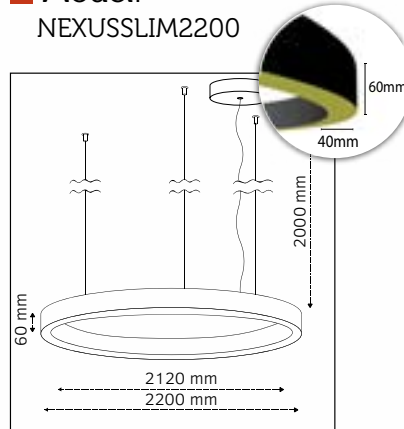

■ Outer Diameter:
2000mm

■ Inner Diameter:
1920mm

■ Height:
60mm

■ LED Power:
90W

■ Luminous Flux:
12.150lm

■ Color Temperature:
2700K, 3000K, 4000K,
TUNABLE WHITE, RGB

■ CRI:
90+

■ Build in LED Driver:
Meanwell

■ Dimmable:
On request
DALI, TRIAC
LA LINIA DIMMING

■ Material:
Aluminium / Acrylic

■ Model:
NEXUSSLIM2200