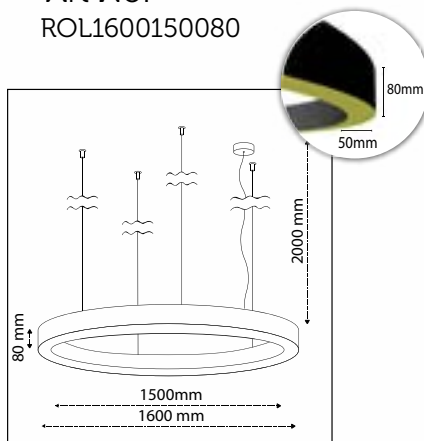

Art No:
ROL1600150080