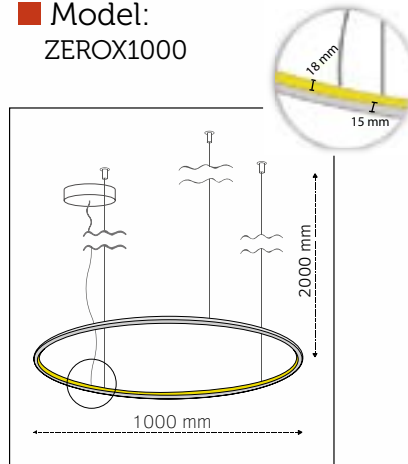

■ Outer Diameter:
900mm

■ Height:
18mm

■ LED Power:
27W

■ Luminous Flux:
2.115lm

■ Color Temperature:
2700K
3000K
4000K

TUNABLE WHITE
RGB

■ CRI:
90+

■ Build in LED Driver:
Meanwell

■ Dimmable:
On request
DALI, TRIAC
LA LINIA DIMMING

■ Material:
Aluminium / Acrylic

■ Model:
ZEROX1000