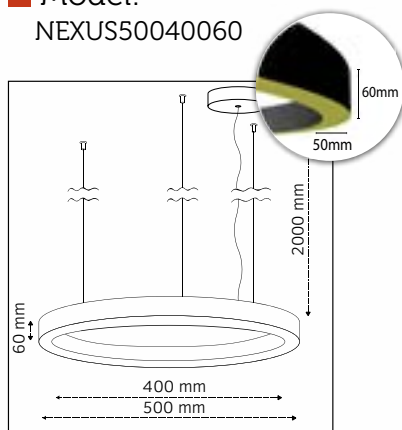

■ Outer Diameter:
400mm

■ Inner Diameter:
300mm

■ Height:
60mm

■ LED Power:
15W

■ Luminous Flux:
2.025lm

■ Color Temperature:
2700K, 3000K, 4000K,
TUNABLE WHITE, RGB

■ CRI:
90+

■ Build in LED Driver:
Meanwell

■ Dimmable:
On request
DALI, TRIAC
LA LINIA DIMMING

■ Material:
Aluminium / Acrylic

■ Model:
NEXUS50040060